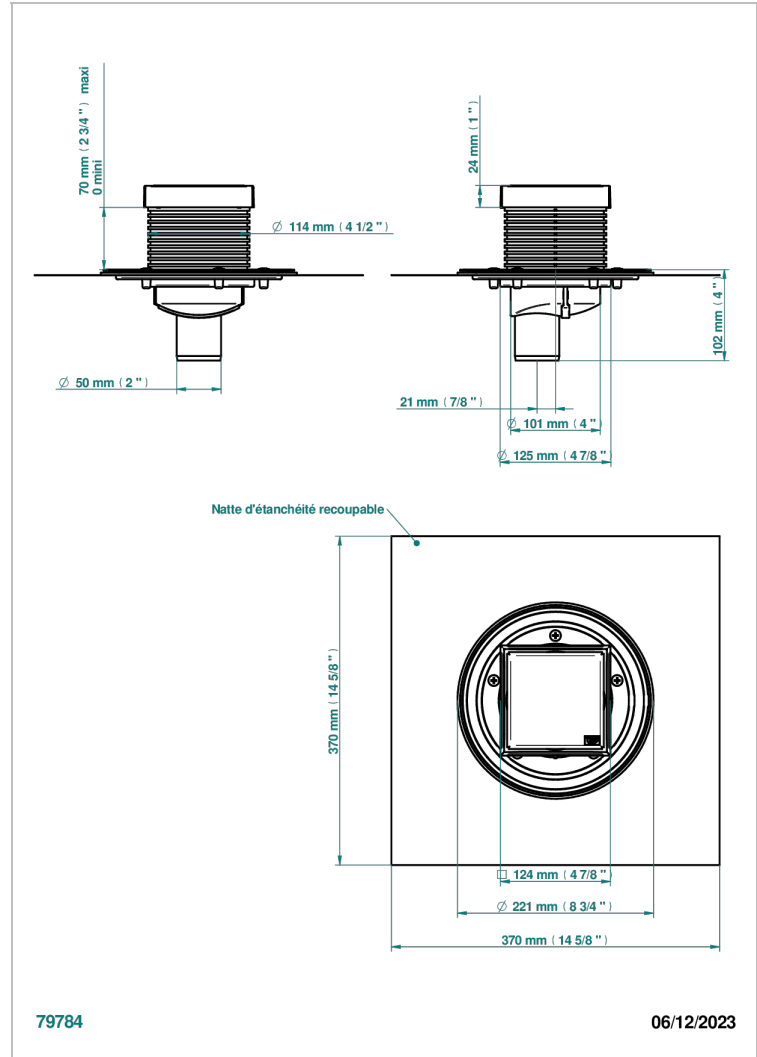

PULL DOOR HANDLES

B8F-763B125A50

THG[®]
PARIS

Square Stainless Steel shower drain 125 mm, with bottom outlet D50mm, full cover grid

EIGENSCHAFTEN

- Pull door handles
- Square Stainless Steel shower drain 125 mm, with bottom outlet D50mm, full cover grid