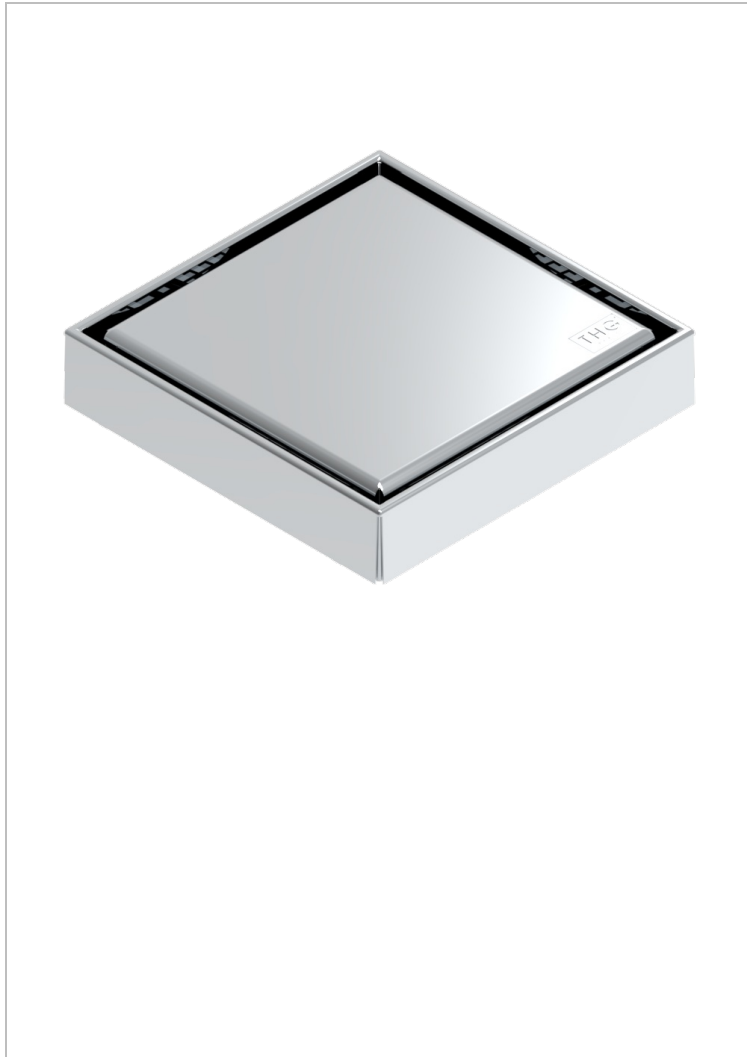

PULL DOOR HANDLES

B8F-763B125A50

THG[®]
PARIS

Square Stainless Steel shower drain 125 mm, with bottom outlet D50mm, full cover grid

EIGENSCHAFTEN

- Pull door handles
- Square Stainless Steel shower drain 125 mm, with bottom outlet D50mm, full cover grid

VERFÜGBARE OBERFLÄCHEN

Edelstahl gebürstet - A09
Edelstahl poliert - A08
Mattschwarz keramik - D30
Pvd blush - H62
Pvd blush matt - H60
Pvd bronze braun - F33

Pvd bronze braun matt - F34
Pvd gold - H52
Pvd gold matt - H53
Pvd graphite - H64
Pvd graphite matt - H65
Pvd messing - H49