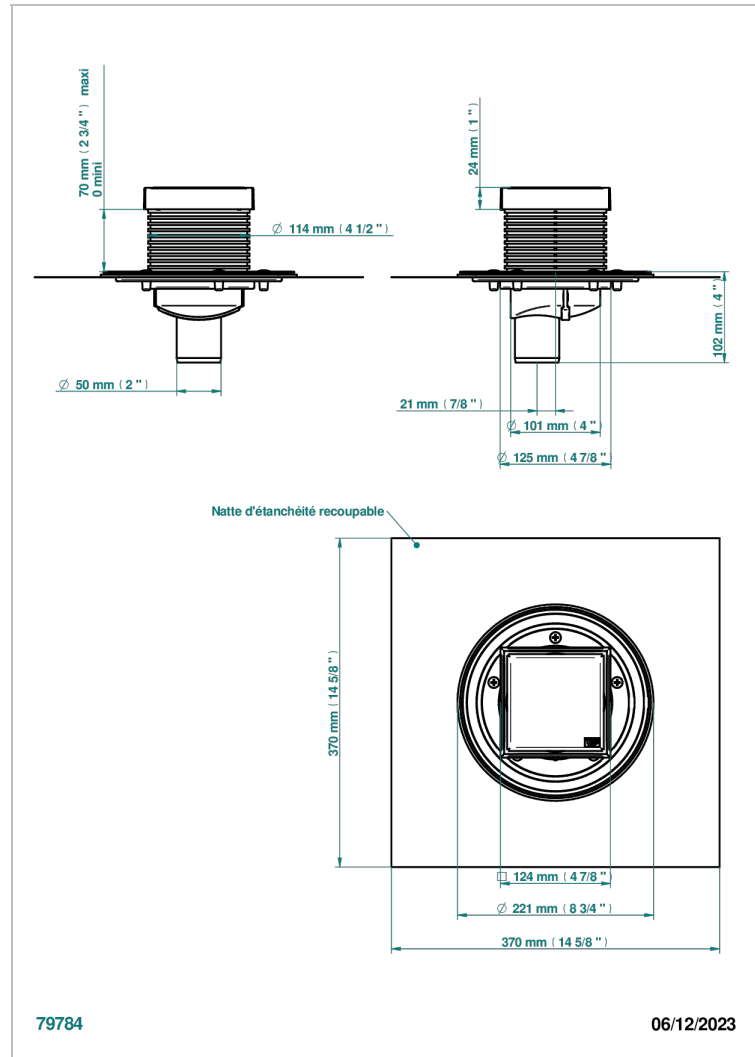

# PULL DOOR HANDLES

B8F-763B125A50

Square Stainless Steel shower drain 125 mm, with bottom outlet D50mm, full cover grid

THG<sup>®</sup>  
PARIS

## ХАРАКТЕРИСТИКИ

- Pull door handles
- Square Stainless Steel shower drain 125 mm, with bottom outlet D50mm, full cover grid