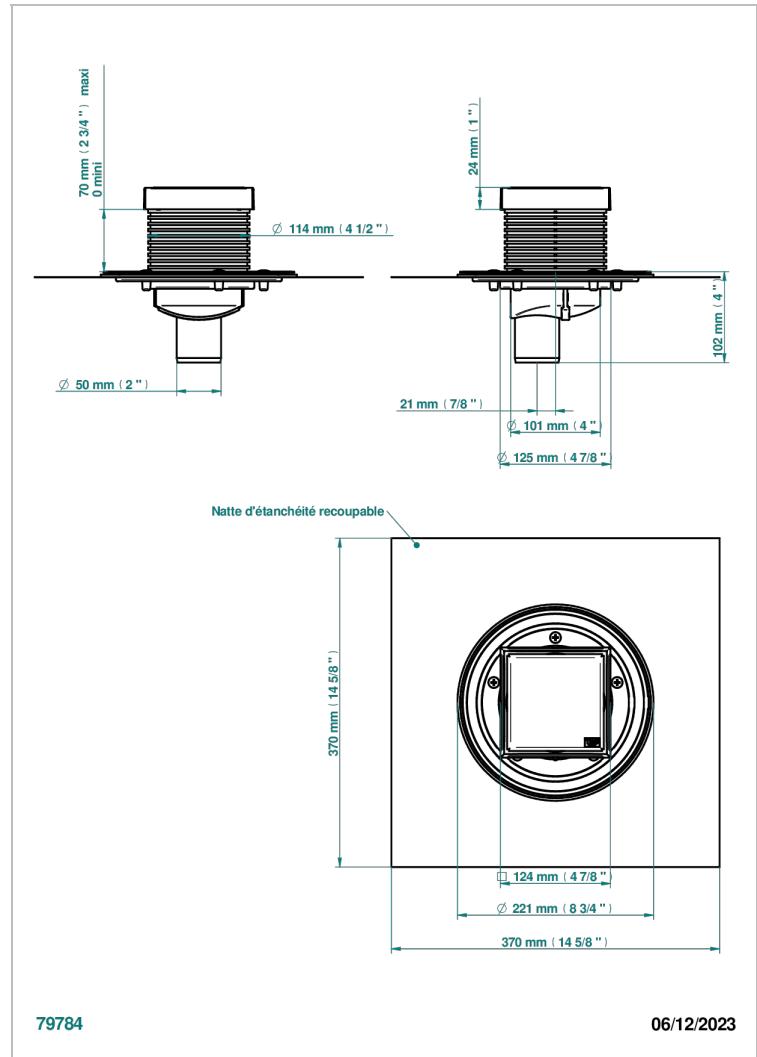

# PULL DOOR HANDLES

B8F-763B125A50

Square Stainless Steel shower drain 125 mm, with bottom outlet D50mm, full cover grid

THG<sup>®</sup>  
PARIS

## CARACTERÍSTICAS

- Pull door handles
- Square Stainless Steel shower drain 125 mm, with bottom outlet D50mm, full cover grid