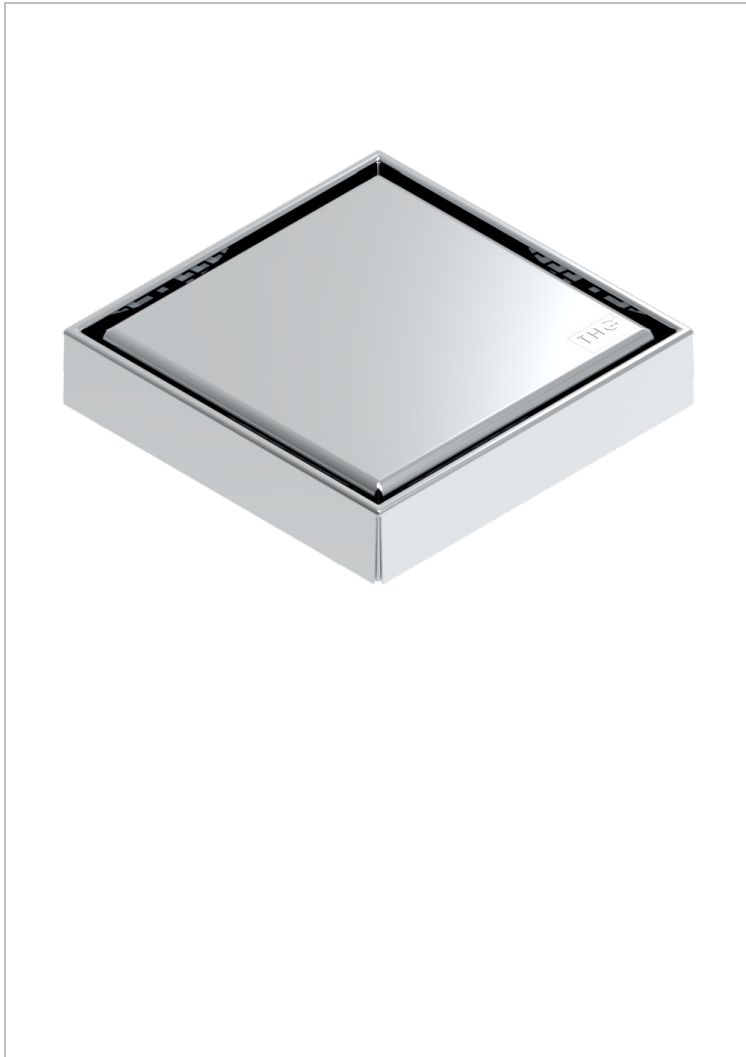

# PULL DOOR HANDLES

B8F-763B125A50

Square Stainless Steel shower drain 125 mm, with bottom outlet D50mm, full cover grid

THG<sup>®</sup>  
PARIS

## CARACTERÍSTICAS

- Pull door handles
- Square Stainless Steel shower drain 125 mm, with bottom outlet D50mm, full cover grid

## ACABADOS DISPONIBLES

Cerámica negra mate - D30  
Pvd blush - H62  
Pvd blush mate - H60  
Pvd color latón - H49  
Pvd color latón mate - H50  
Pvd color níquel - H55

Pvd color níquel mate - H56  
Pvd color oro - H52  
Pvd color oro mate - H53  
Pvd grafito - H64  
Pvd grafito mate - H65  
Pvd marrón bronce - F33