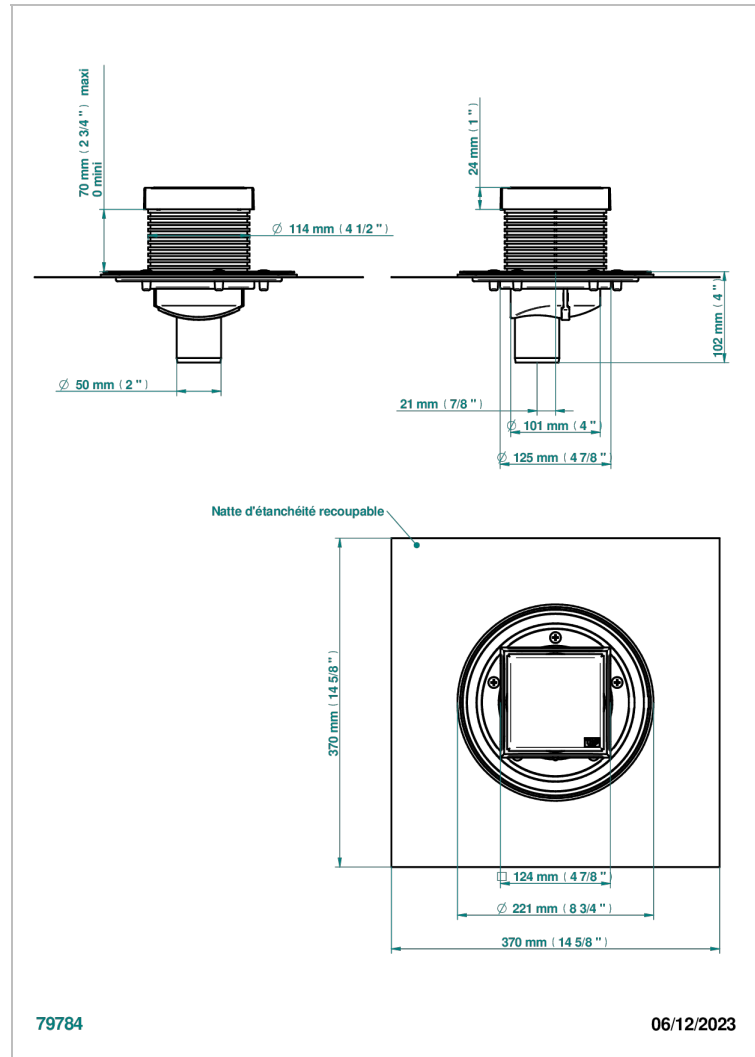

PULL DOOR HANDLES

B8F-763B125A50

Square Stainless Steel shower drain 125 mm, with bottom outlet D50mm, full cover grid

79784

06/12/2023

CHARACTERISTIC

- Pull door handles
- Square Stainless Steel shower drain 125 mm, with bottom outlet D50mm, full cover grid