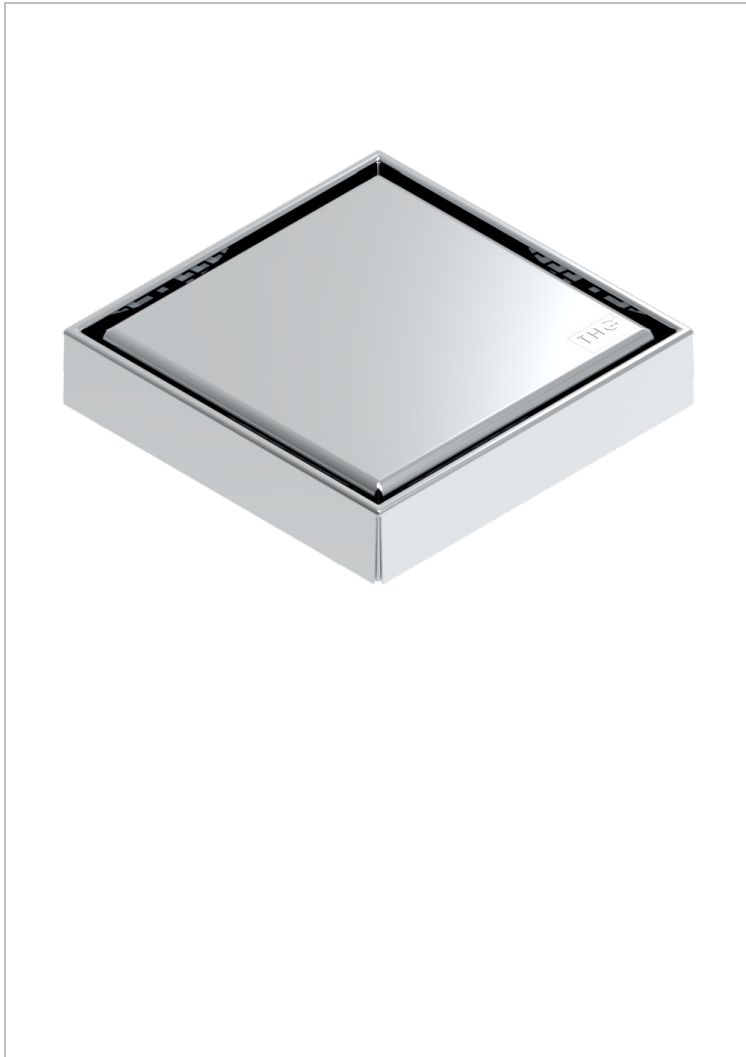

PULL DOOR HANDLES

B8F-763B125A50

Square Stainless Steel shower drain 125 mm, with bottom outlet D50mm, full cover grid

79784

06/12/2023

CHARACTERISTIC

- Pull door handles
- Square Stainless Steel shower drain 125 mm, with bottom outlet D50mm, full cover grid

AVAILABLE FINITIONS

Black ceram - D30
Blush PVD - H62
Brass color PVD - H49
Brown bronze color PVD - F33
Gold color PVD - H52
Graphite PVD - H64

Matt Umber PVD - H67
Matt blush PVD - H60
Matt brass color PVD - H50
Matt brown bronze color PVD - F34
Matt gold color PVD - H53
Matt graphite PVD - H65

Matt nickel color PVD - H56
Nickel color PVD - H55
Umber PVD - H66
brushed stainless steel - A09
shiny stainless steel - A08