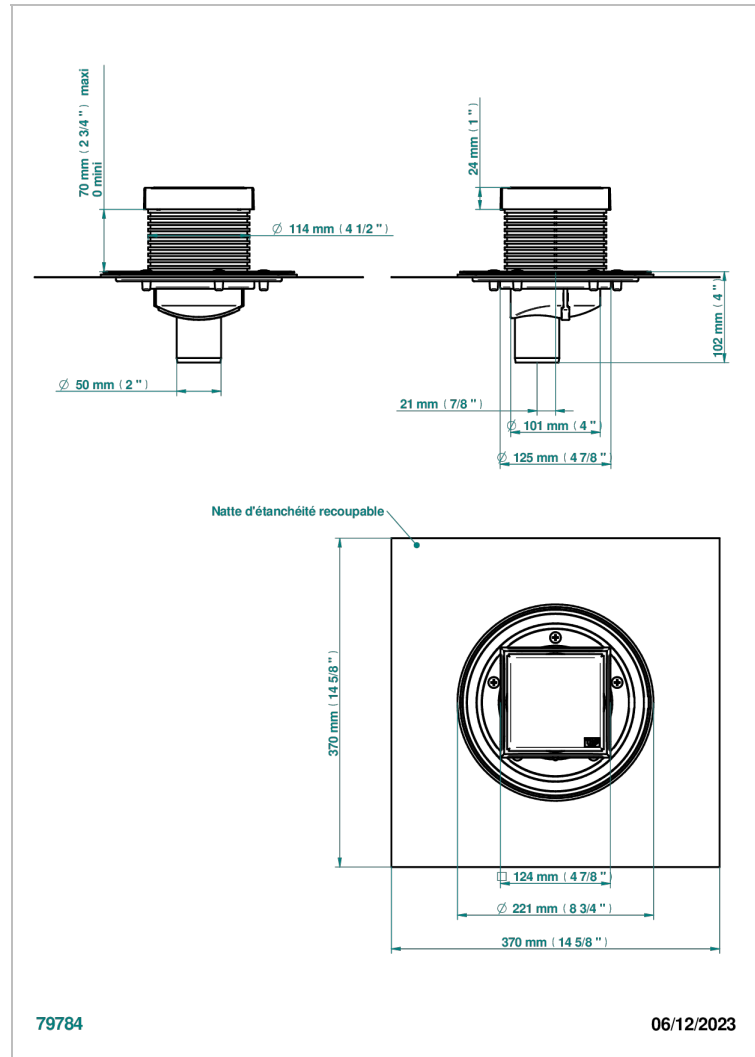

# PULL DOOR HANDLES

B8F-763B125A50

Square Stainless Steel shower drain 125 mm, with bottom outlet D50mm, full cover grid

THG<sup>®</sup>  
PARIS

## EIGENSCHAFTEN

- Pull door handles
- Square Stainless Steel shower drain 125 mm, with bottom outlet D50mm, full cover grid