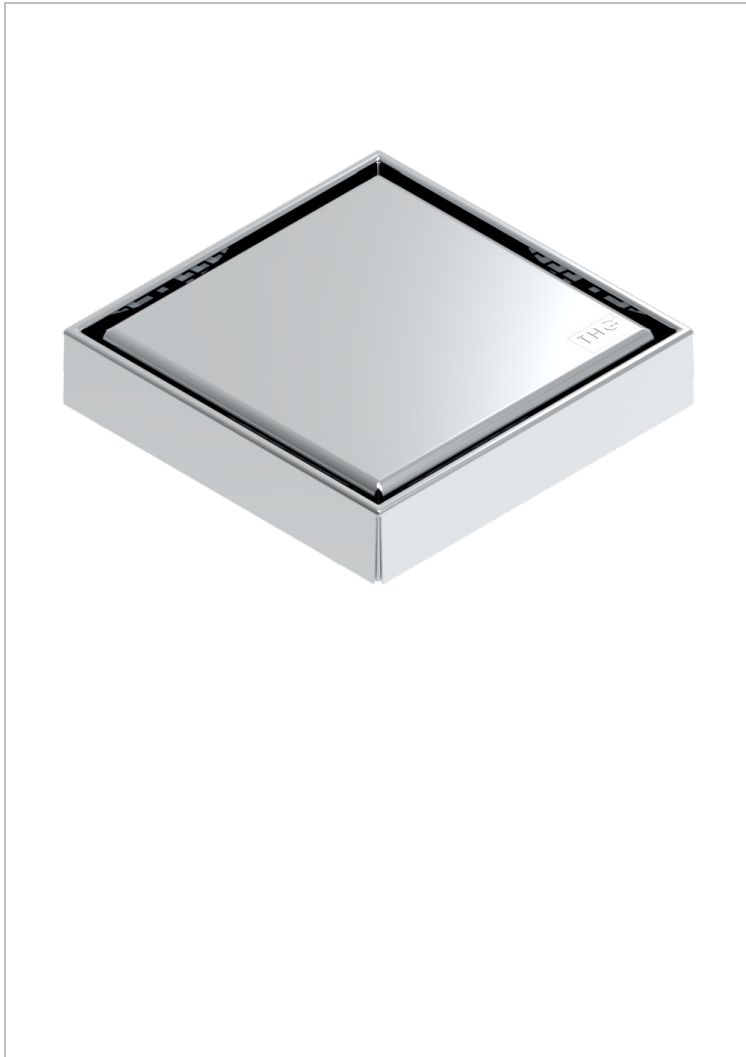

# PULL DOOR HANDLES

B8F-763B125A50

Square Stainless Steel shower drain 125 mm, with bottom outlet D50mm, full cover grid

THG<sup>®</sup>  
PARIS

## EIGENSCHAFTEN

- Pull door handles
- Square Stainless Steel shower drain 125 mm, with bottom outlet D50mm, full cover grid

## VERFÜGBARE OBERFLÄCHEN

Edelstahl gebürstet - A09  
Edelstahl poliert - A08  
Mattschwarz keramik - D30  
Pvd blush - H62  
Pvd blush matt - H60  
Pvd bronze braun - F33

Pvd bronze braun matt - F34  
Pvd gold - H52  
Pvd gold matt - H53  
Pvd graphite - H64  
Pvd graphite matt - H65  
Pvd messing - H49