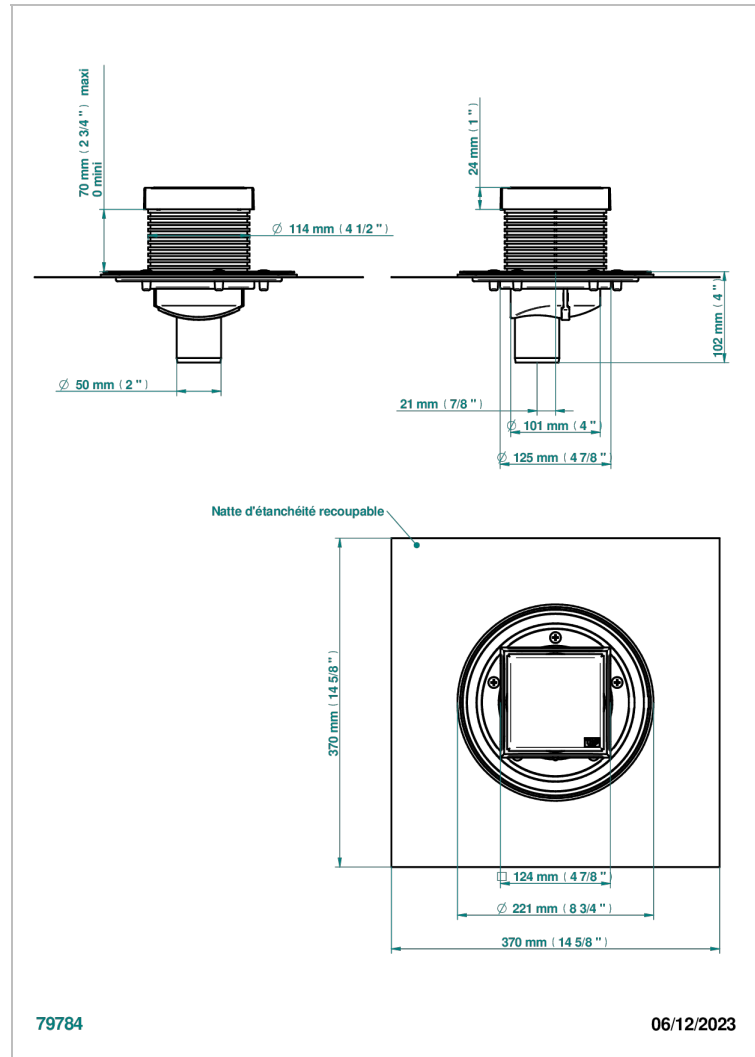

PULL DOOR HANDLES

B8F-763B125A50

Square Stainless Steel shower drain 125 mm, with bottom outlet D50mm, full cover grid

特色

- Pull door handles
- Square Stainless Steel shower drain 125 mm, with bottom outlet D50mm, full cover grid

可选饰面

Black ceram - D30
Blush PVD - H62
Graphite PVD - H64
Matt Umber PVD - H67
Matt blush PVD - H60
Matt graphite PVD - H65

PVD哑光棕铜 - F34
PVD哑光金 - H53
PVD哑光铜 - H50
PVD哑光镍 - H56
PVD抛光铜 - H49
PVD棕铜 - F33

PVD金色 - H52
PVD镍 - H55
Umber PVD - H66
亮面不锈钢 - A08
拉丝不锈钢 - A09