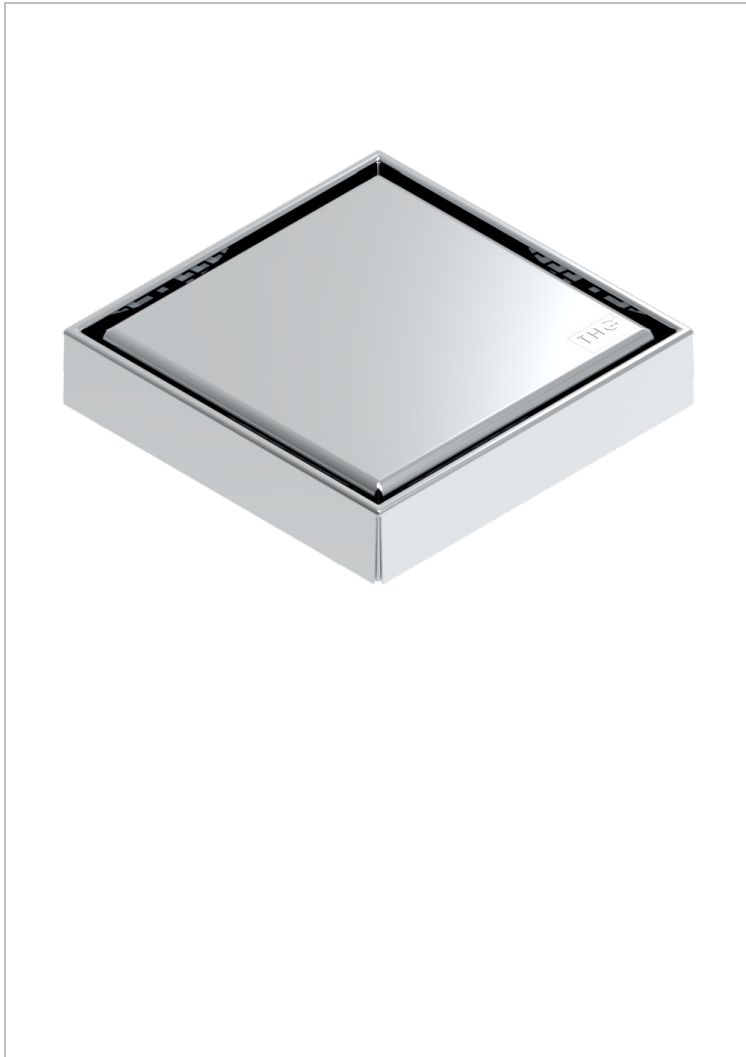

PULL DOOR HANDLES

B8F-763B125A50

Square Stainless Steel shower drain 125 mm, with bottom outlet D50mm, full cover grid

特色

- Pull door handles
- Square Stainless Steel shower drain 125 mm, with bottom outlet D50mm, full cover grid

可选饰面

Black ceram - D30
Blush PVD - H62
Graphite PVD - H64
Matt Umber PVD - H67
Matt blush PVD - H60
Matt graphite PVD - H65

PVD哑光棕铜 - F34
PVD哑光金 - H53
PVD哑光铜 - H50
PVD哑光镍 - H56
PVD抛光铜 - H49
PVD棕铜 - F33

PVD金色 - H52
PVD镍 - H55
Umber PVD - H66
亮面不锈钢 - A08
拉丝不锈钢 - A09