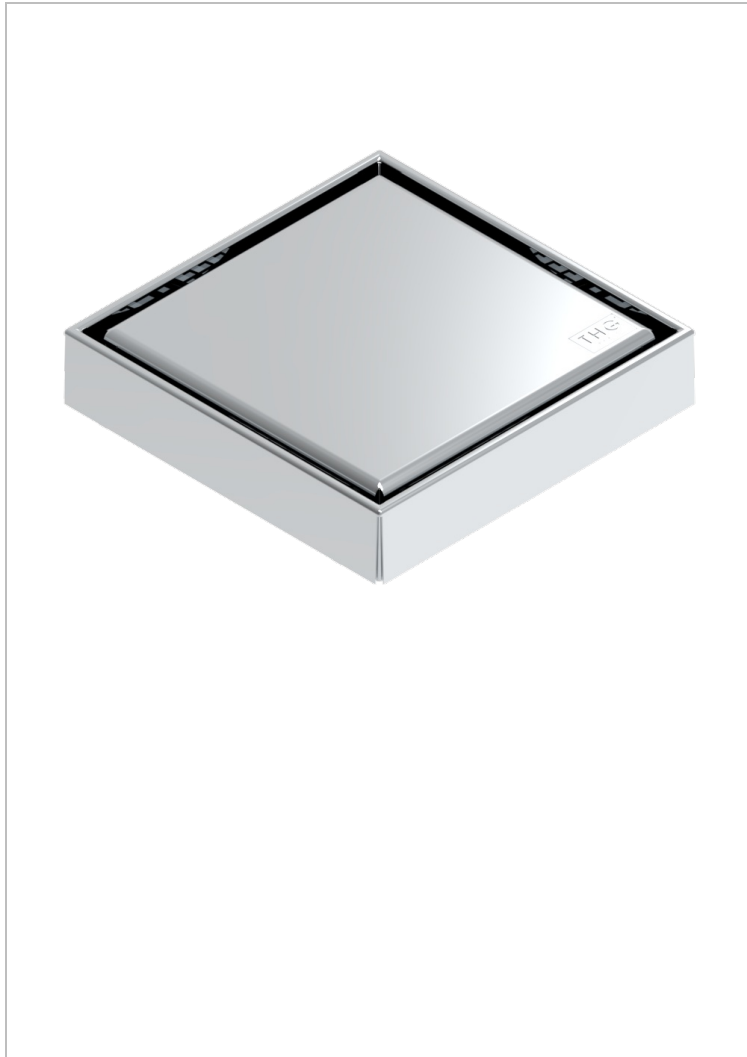

COLLECTION BERLIN

B8E-763B125A50

Square Stainless Steel shower drain 125 mm, with bottom outlet D50mm, full cover grid

THG[®]
PARIS

CHARACTERISTIC

- Collection Berlin
- Square Stainless Steel shower drain 125 mm, with bottom outlet D50mm, full cover grid

AVAILABLE FINITIONS

Black ceram - D30
Blush PVD - H62
Brass color PVD - H49
Brown bronze color PVD - F33
Gold color PVD - H52
Graphite PVD - H64

Matt Umber PVD - H67
Matt blush PVD - H60
Matt brass color PVD - H50
Matt brown bronze color PVD - F34
Matt gold color PVD - H53
Matt graphite PVD - H65

Matt nickel color PVD - H56
Nickel color PVD - H55
Umber PVD - H66
brushed stainless steel - A09
shiny stainless steel - A08