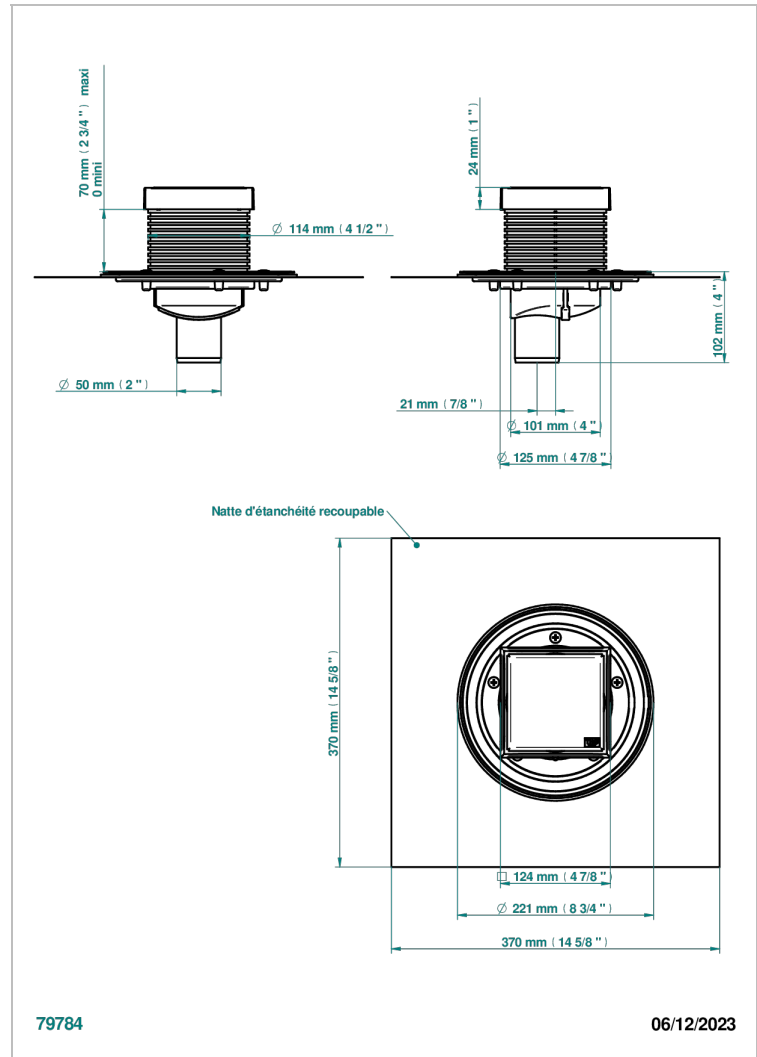

COLLECTION BERLIN

B8E-763B125A50

Square Stainless Steel shower drain 125 mm, with bottom outlet D50mm, full cover grid

THG[®]
PARIS

CHARACTERISTIC

- Collection Berlin
- Square Stainless Steel shower drain 125 mm, with bottom outlet D50mm, full cover grid

Matt nickel color PVD - H56
Nickel color PVD - H55
Umber PVD - H66
brushed stainless steel - A09
shiny stainless steel - A08