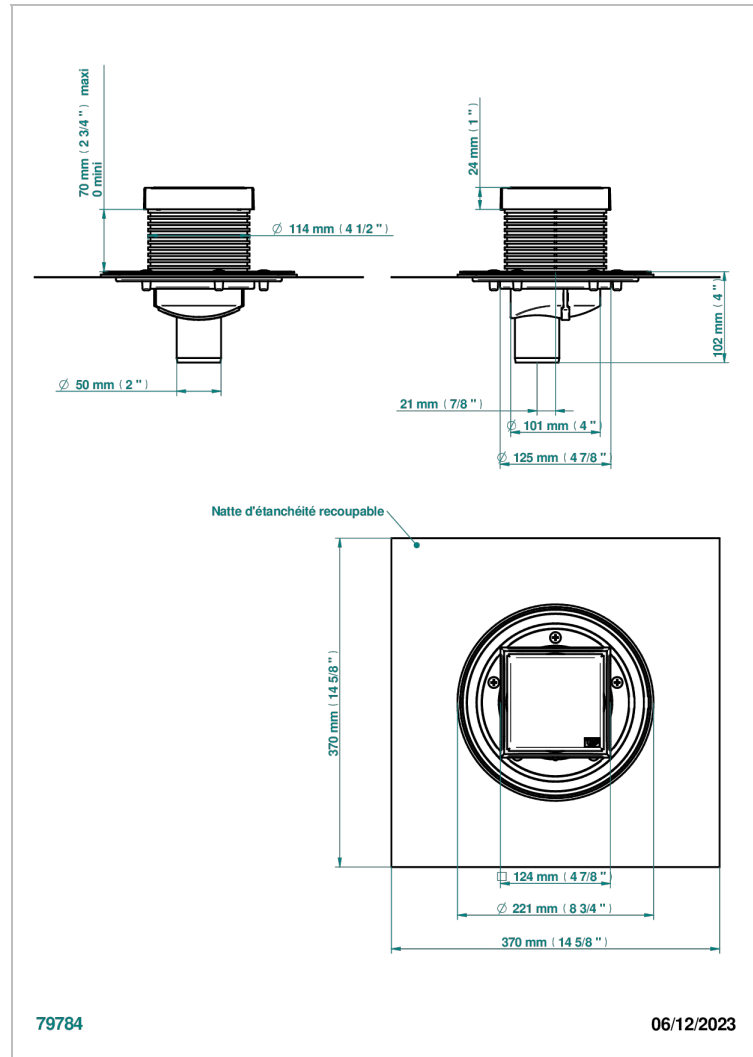

COLLECTION BERLIN

B8E-763B125A50

Square Stainless Steel shower drain 125 mm, with bottom outlet D50mm, full cover grid

THG[®]
PARIS

ХАРАКТЕРИСТИКИ

- Collection Berlin
- Square Stainless Steel shower drain 125 mm, with bottom outlet D50mm, full cover grid