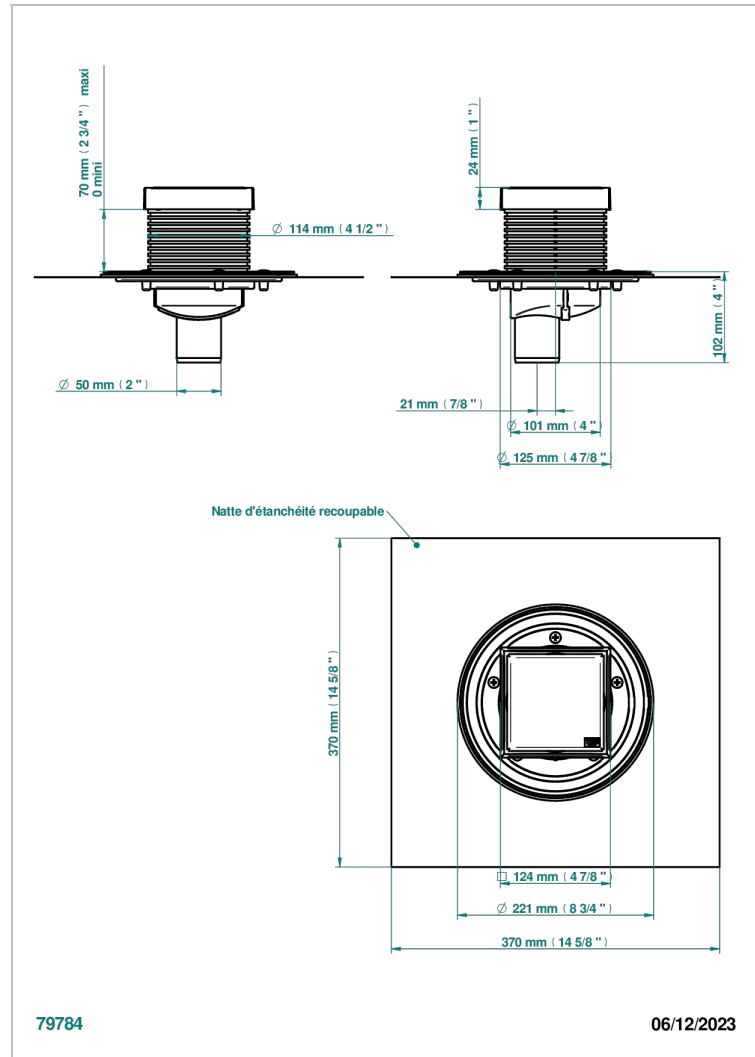

COLLECTION BERLIN

B8E-763B125A50

Square Stainless Steel shower drain 125 mm, with bottom outlet D50mm, full cover grid

THG[®]
PARIS

CARACTERÍSTICAS

- Collection Berlin
- Square Stainless Steel shower drain 125 mm, with bottom outlet D50mm, full cover grid