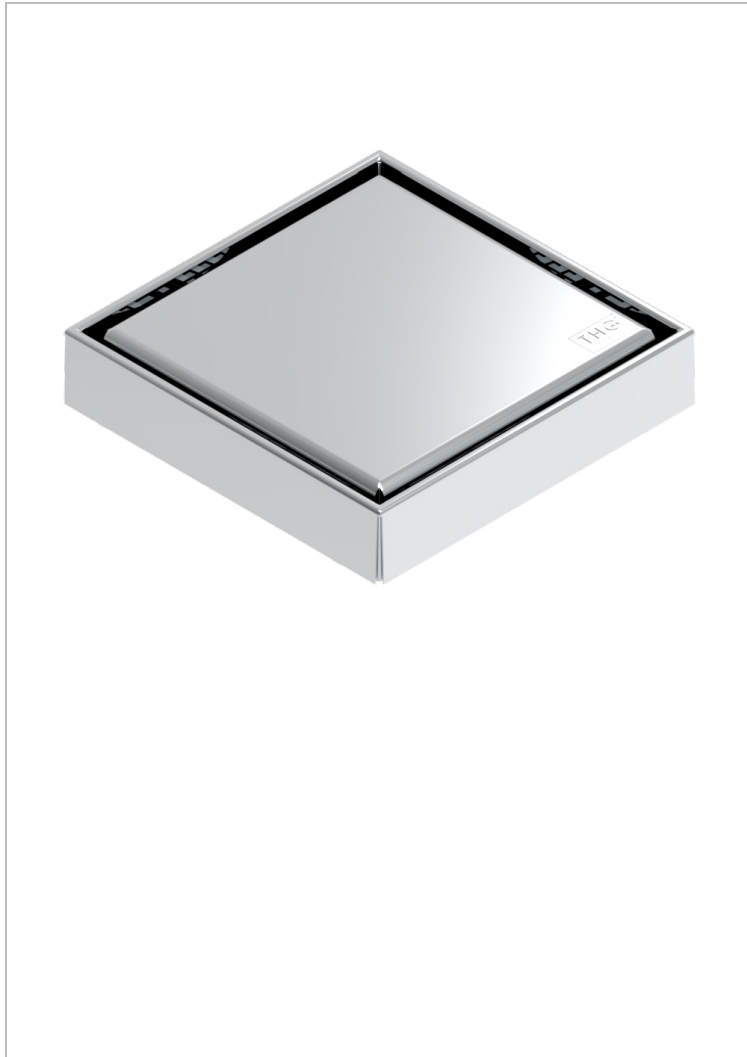

COLLECTION BERLIN

B8E-763B125A50

Square Stainless Steel shower drain 125 mm, with bottom outlet D50mm, full cover grid

THG[®]
PARIS

CARACTERÍSTICAS

- Collection Berlin
- Square Stainless Steel shower drain 125 mm, with bottom outlet D50mm, full cover grid

ACABADOS DISPONIBLES

Cerámica negra mate - D30
Pvd blush - H62
Pvd blush mate - H60
Pvd color latón - H49
Pvd color latón mate - H50
Pvd color níquel - H55

Pvd color níquel mate - H56
Pvd color oro - H52
Pvd color oro mate - H53
Pvd grafito - H64
Pvd grafito mate - H65
Pvd marrón bronce - F33