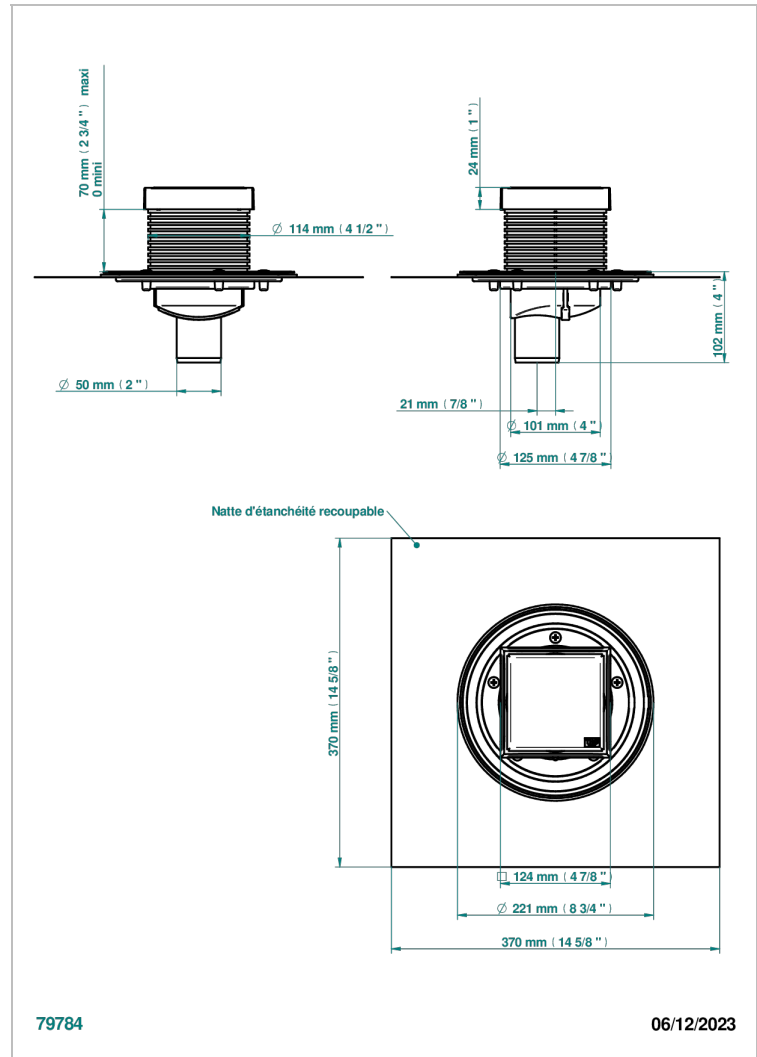

# COLLECTION BERLIN

B8E-763B125A50

Square Stainless Steel shower drain 125 mm, with bottom outlet D50mm, full cover grid

THG<sup>®</sup>  
PARIS

## CHARACTERISTIC

- Collection Berlin
- Square Stainless Steel shower drain 125 mm, with bottom outlet D50mm, full cover grid