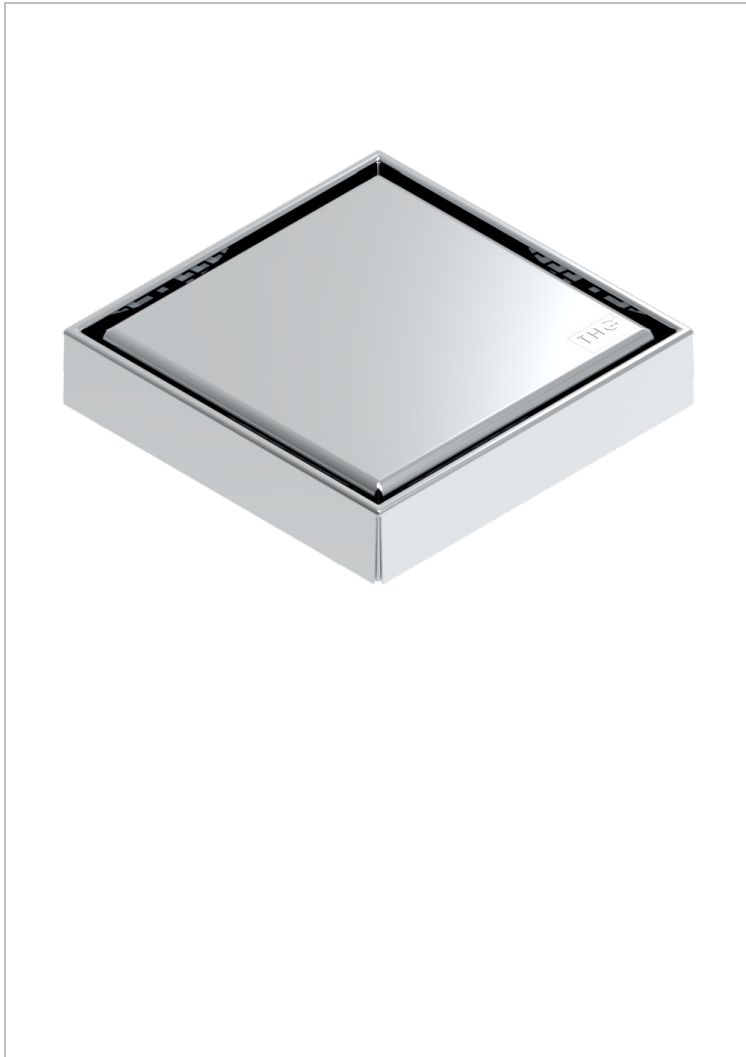

# COLLECTION BERLIN

B8E-763B125A50

Square Stainless Steel shower drain 125 mm, with bottom outlet D50mm, full cover grid

THG<sup>®</sup>  
PARIS

## EIGENSCHAFTEN

- Collection Berlin
- Square Stainless Steel shower drain 125 mm, with bottom outlet D50mm, full cover grid

## VERFÜGBARE OBERFLÄCHEN

Edelstahl gebürstet - A09  
Edelstahl poliert - A08  
Mattschwarz keramik - D30  
Pvd blush - H62  
Pvd blush matt - H60  
Pvd bronze braun - F33

Pvd bronze braun matt - F34  
Pvd gold - H52  
Pvd gold matt - H53  
Pvd graphite - H64  
Pvd graphite matt - H65  
Pvd messing - H49