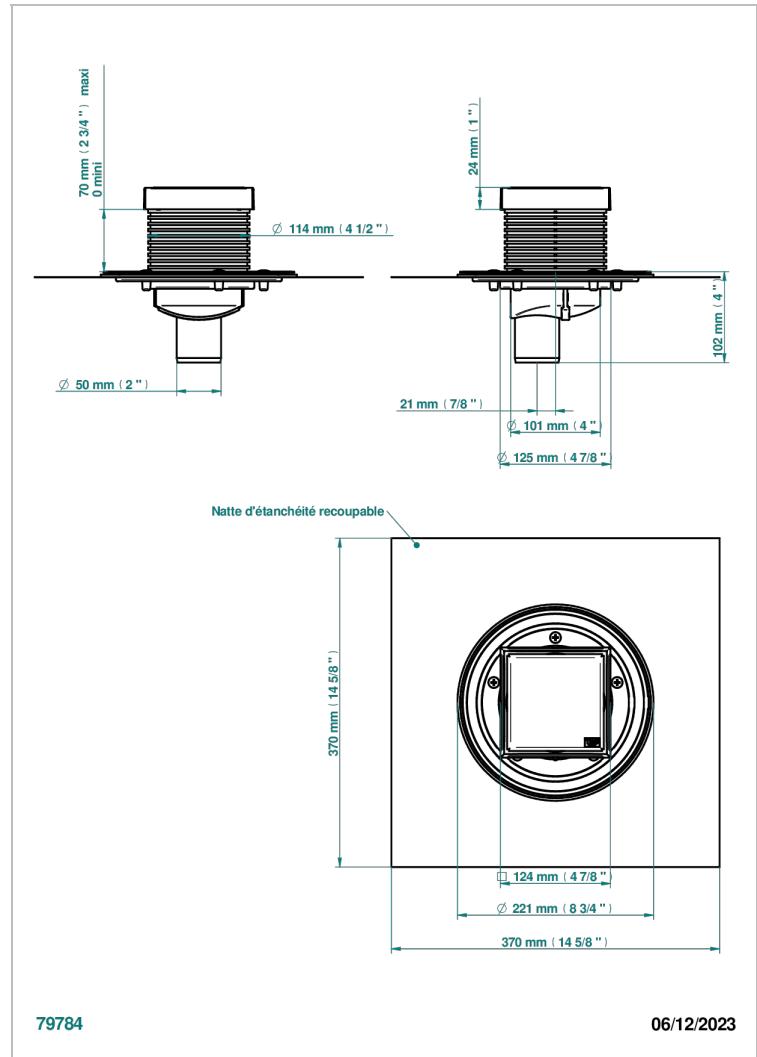

# COLLECTION BERLIN

B8E-763B125A50

Square Stainless Steel shower drain 125 mm, with bottom outlet D50mm, full cover grid

THG<sup>®</sup>  
PARIS

## EIGENSCHAFTEN

- Collection Berlin
- Square Stainless Steel shower drain 125 mm, with bottom outlet D50mm, full cover grid