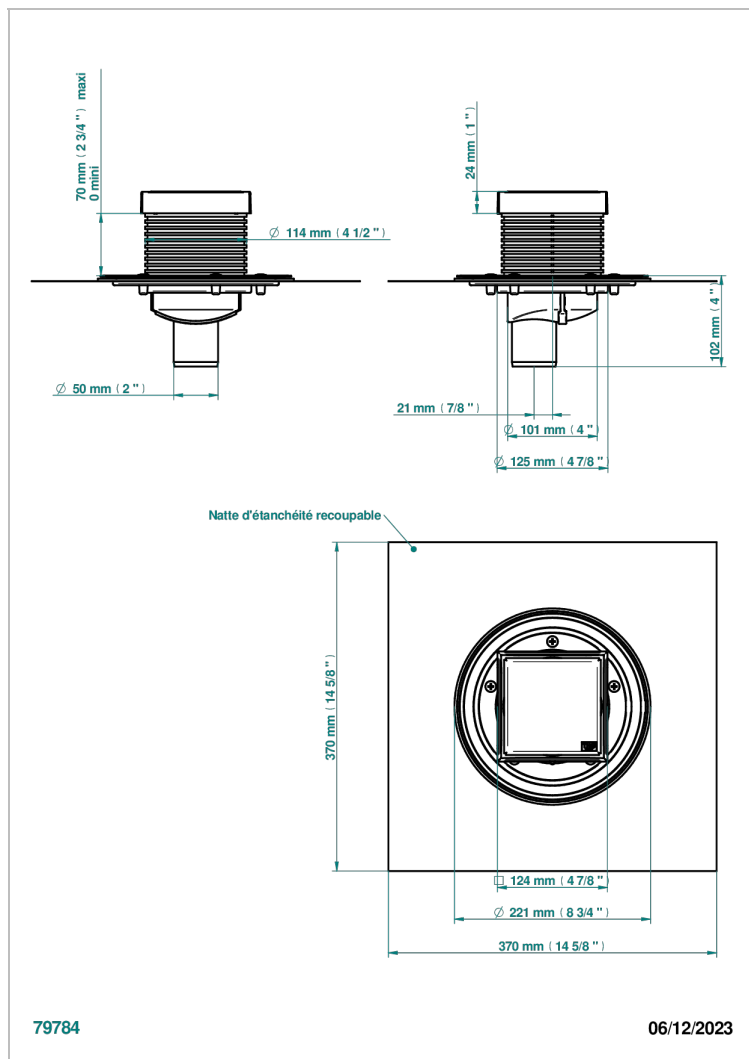

COLLECTION BERLIN

B8E-763B125A50

Square Stainless Steel shower drain 125 mm, with bottom outlet D50mm, full cover grid

THG[®]
PARIS

特色

- Collection Berlin
- Square Stainless Steel shower drain 125 mm, with bottom outlet D50mm, full cover grid

可选饰面

Black ceram - D30
Blush PVD - H62
Graphite PVD - H64
Matt Umber PVD - H67
Matt blush PVD - H60
Matt graphite PVD - H65

PVD哑光棕铜 - F34
PVD哑光金 - H53
PVD哑光铜 - H50
PVD哑光镍 - H56
PVD抛光铜 - H49
PVD棕铜 - F33

PVD金色 - H52
PVD镍 - H55
Umber PVD - H66
亮面不锈钢 - A08
拉丝不锈钢 - A09