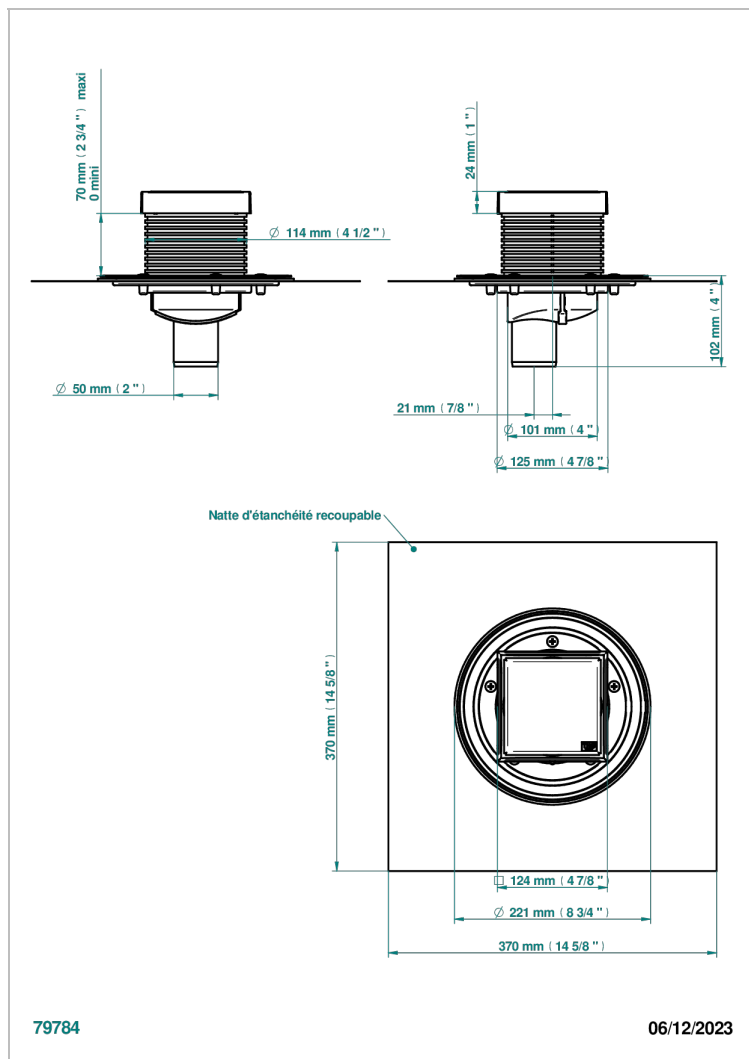

# COLLECTION NEW YORK

B8D-763B125A50

THG<sup>®</sup>  
PARIS

Square Stainless Steel shower drain 125 mm, with bottom outlet D50mm, full cover grid

## CHARACTERISTIC

- Collection New York
- Square Stainless Steel shower drain 125 mm, with bottom outlet D50mm, full cover grid