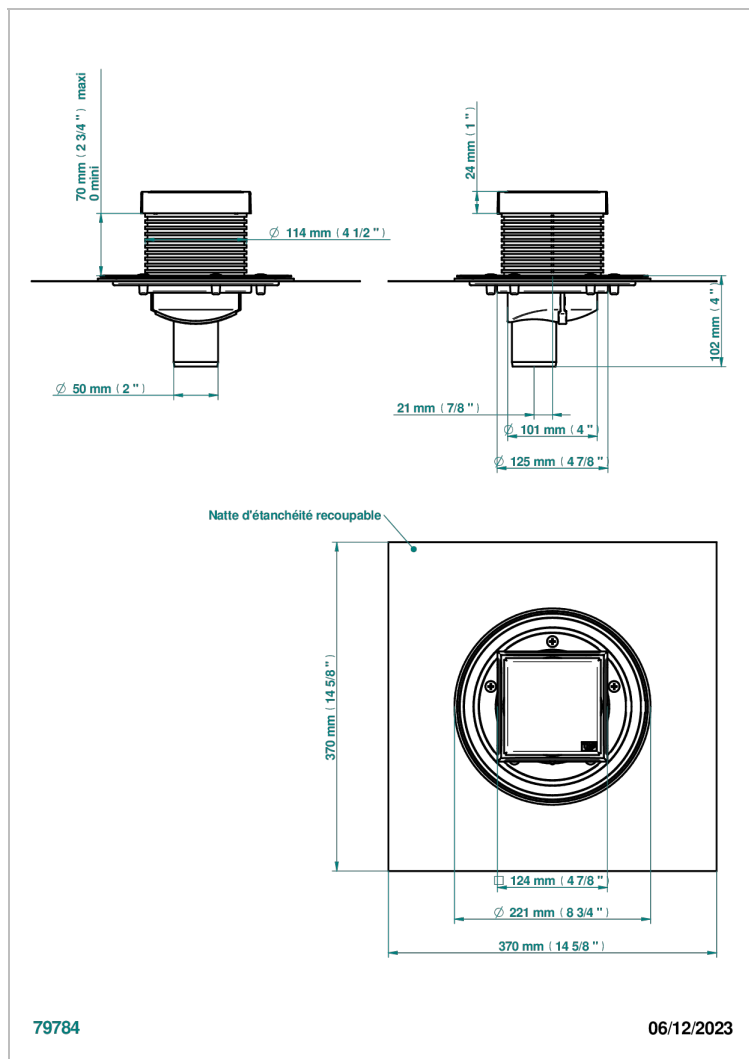

COLLECTION NEW YORK

B8D-763B125A50

Square Stainless Steel shower drain 125 mm, with bottom outlet D50mm, full cover grid

THG[®]
PARIS

CARACTERÍSTICAS

- Collection New York
- Square Stainless Steel shower drain 125 mm, with bottom outlet D50mm, full cover grid