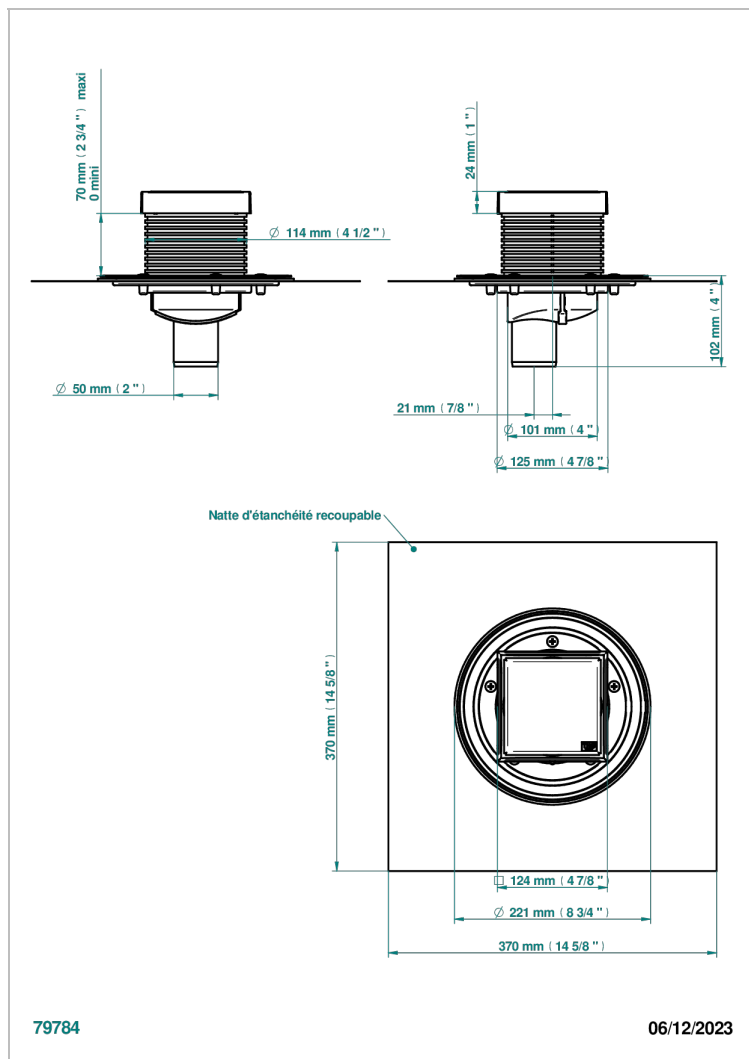

COLLECTION NEW YORK

B8D-763B125A50

Square Stainless Steel shower drain 125 mm, with bottom outlet D50mm, full cover grid

THG[®]
PARIS

CHARACTERISTIC

- Collection New York
- Square Stainless Steel shower drain 125 mm, with bottom outlet D50mm, full cover grid

Matt nickel color PVD - H56
Nickel color PVD - H55
Umber PVD - H66
brushed stainless steel - A09
shiny stainless steel - A08