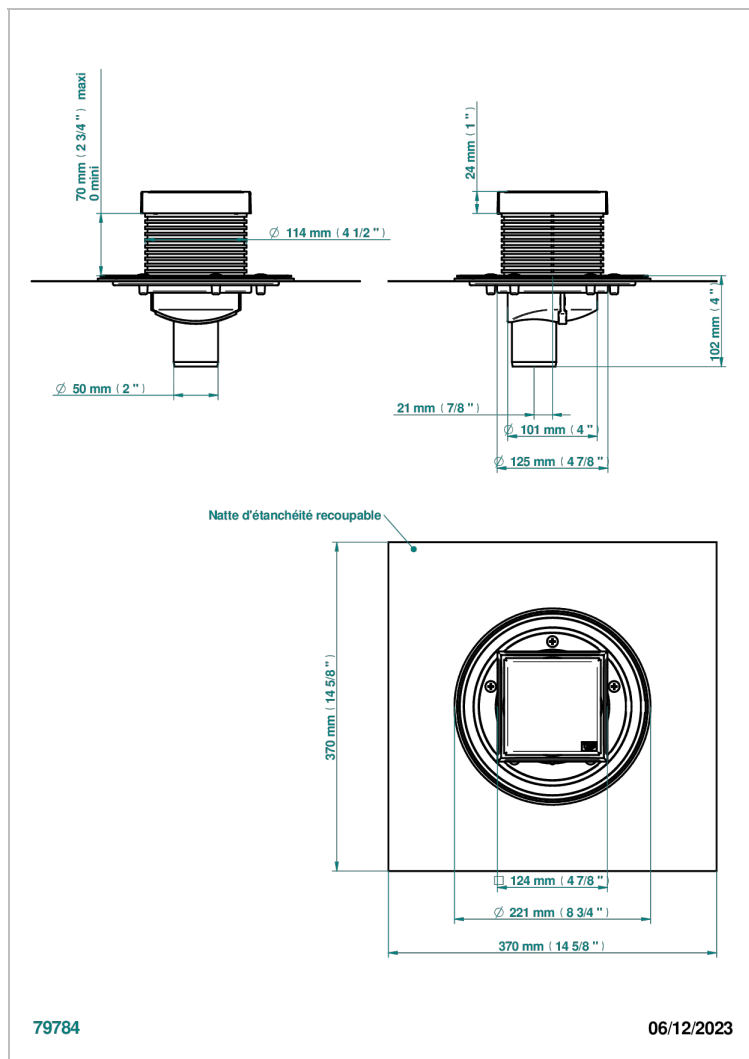

COLLECTION NEW YORK

B8D-763B125A50

Square Stainless Steel shower drain 125 mm, with bottom outlet D50mm, full cover grid

THG[®]
PARIS

EIGENSCHAFTEN

- Collection New York
- Square Stainless Steel shower drain 125 mm, with bottom outlet D50mm, full cover grid