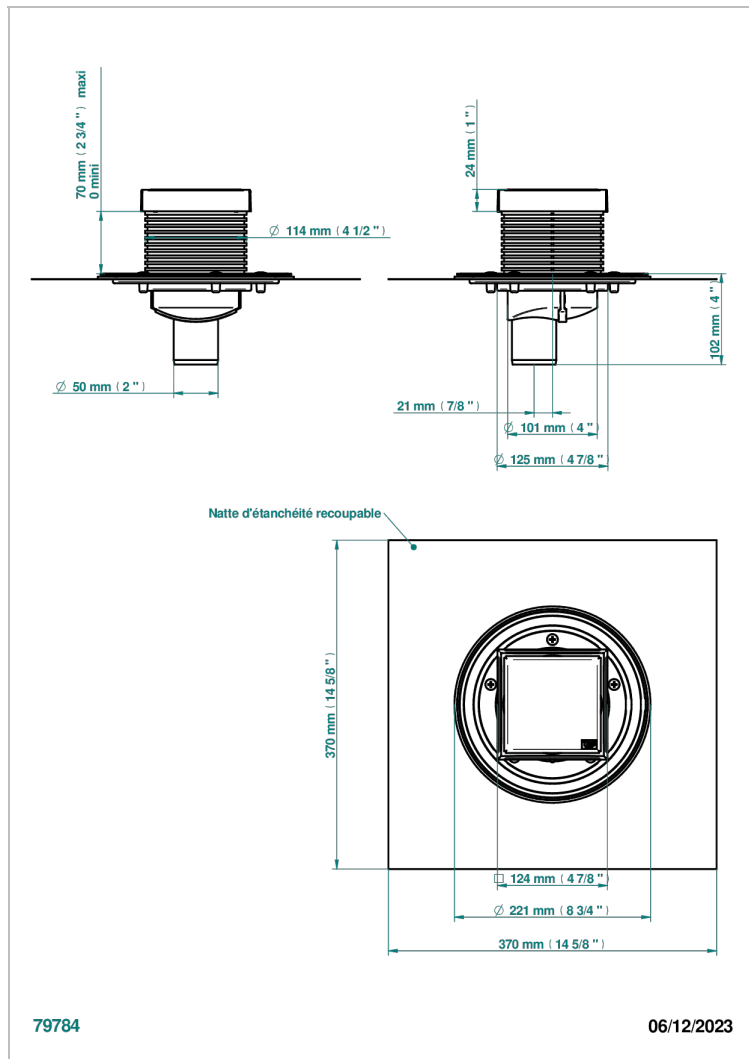

COLLECTION NEW YORK

B8D-763B125A50

THG[®]
PARIS

Square Stainless Steel shower drain 125 mm, with bottom outlet D50mm, full cover grid

ХАРАКТЕРИСТИКИ

- Collection New York
- Square Stainless Steel shower drain 125 mm, with bottom outlet D50mm, full cover grid