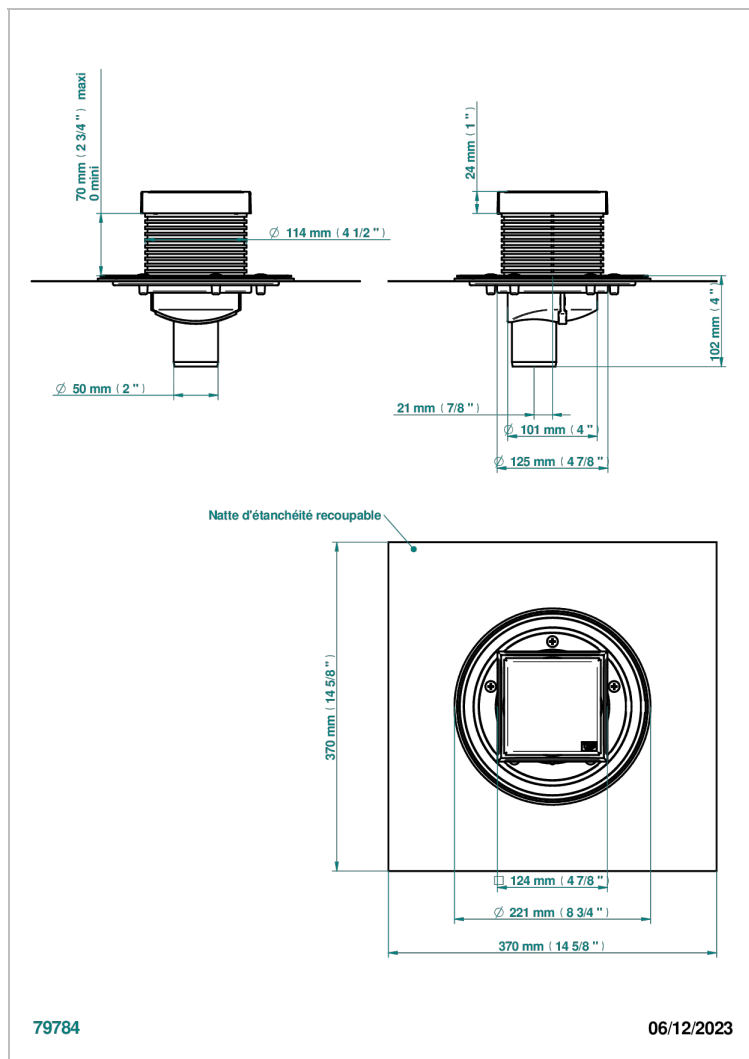

# COLLECTION NEW YORK

B8D-763B125A50

Square Stainless Steel shower drain 125 mm, with bottom outlet D50mm, full cover grid

THG<sup>®</sup>  
PARIS

## CARACTERÍSTICAS

- Collection New York
- Square Stainless Steel shower drain 125 mm, with bottom outlet D50mm, full cover grid