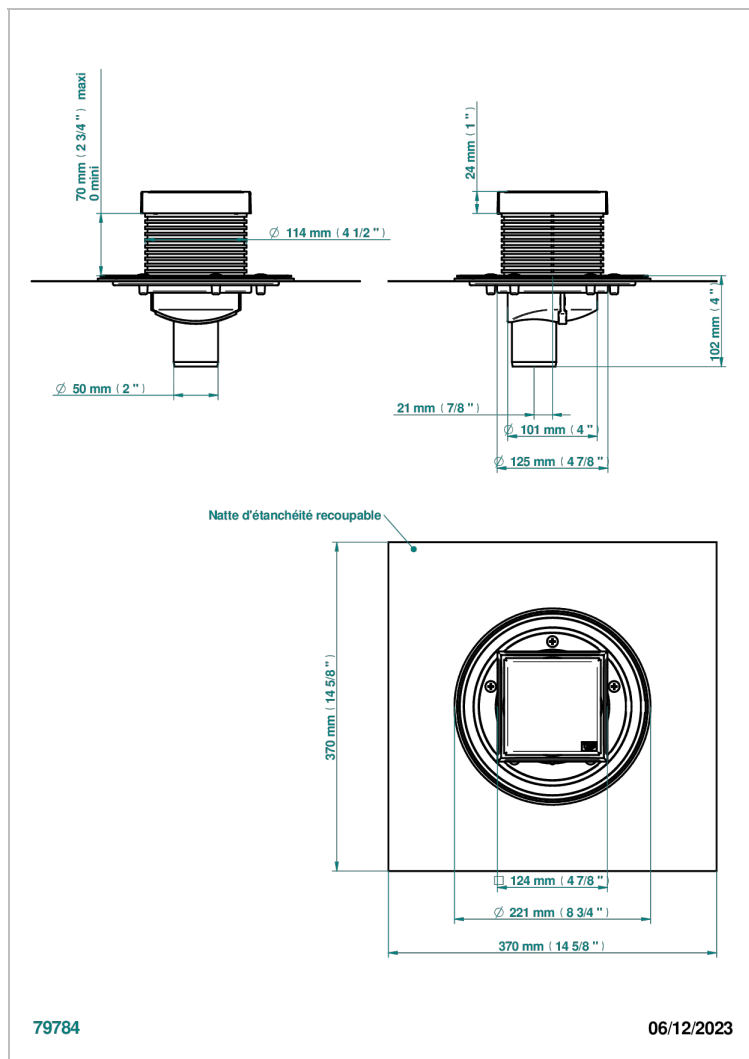

# COLLECTION NEW YORK

B8D-763B125A50

Square Stainless Steel shower drain 125 mm, with bottom outlet D50mm, full cover grid

THG<sup>®</sup>  
PARIS

## CHARACTERISTIC

- Collection New York
- Square Stainless Steel shower drain 125 mm, with bottom outlet D50mm, full cover grid