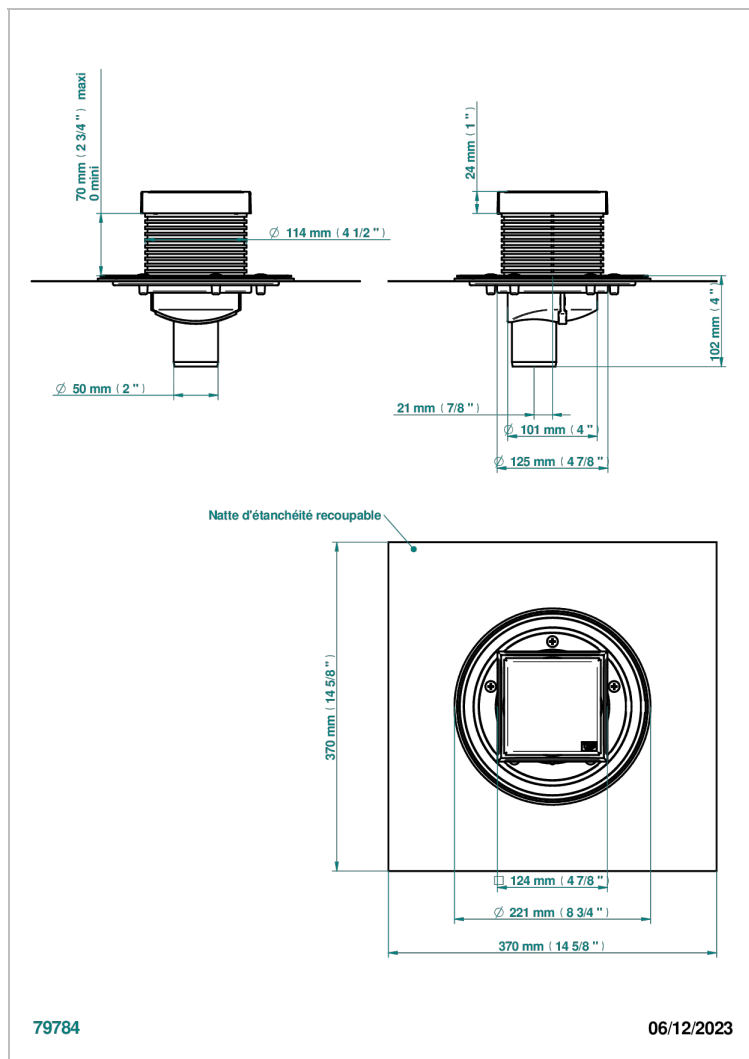

COLLECTION NEW YORK

B8D-763B125A50

Square Stainless Steel shower drain 125 mm, with bottom outlet D50mm, full cover grid

THG[®]
PARIS

特色

- Collection New York
- Square Stainless Steel shower drain 125 mm, with bottom outlet D50mm, full cover grid

可选饰面

Black ceram - D30
Blush PVD - H62
Graphite PVD - H64
Matt Umber PVD - H67
Matt blush PVD - H60
Matt graphite PVD - H65

PVD哑光棕铜 - F34
PVD哑光金 - H53
PVD哑光铜 - H50
PVD哑光镍 - H56
PVD抛光铜 - H49
PVD棕铜 - F33

PVD金色 - H52
PVD镍 - H55
Umber PVD - H66
亮面不锈钢 - A08
拉丝不锈钢 - A09