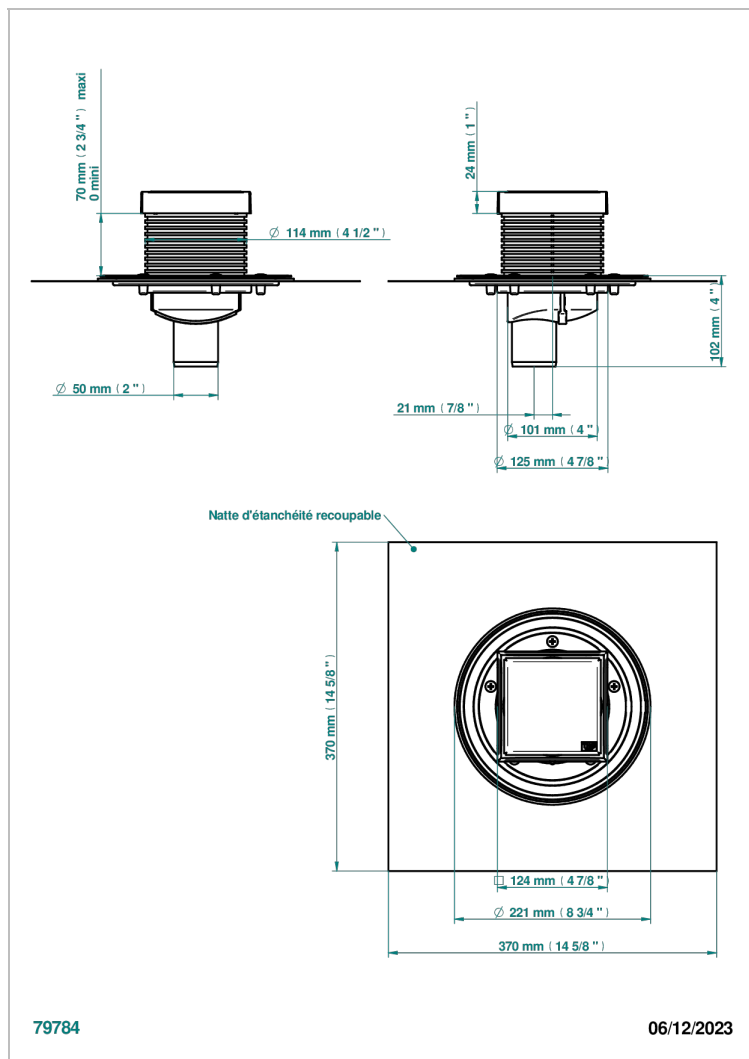

COLLECTION GENEVE

B8C-763B125A50

Square Stainless Steel shower drain 125 mm, with bottom outlet D50mm, full cover grid

THG[®]
PARIS

CHARACTERISTIC

- Collection Genève
- Square Stainless Steel shower drain 125 mm, with bottom outlet D50mm, full cover grid

Matt nickel color PVD - H56
Nickel color PVD - H55
Umber PVD - H66
brushed stainless steel - A09
shiny stainless steel - A08