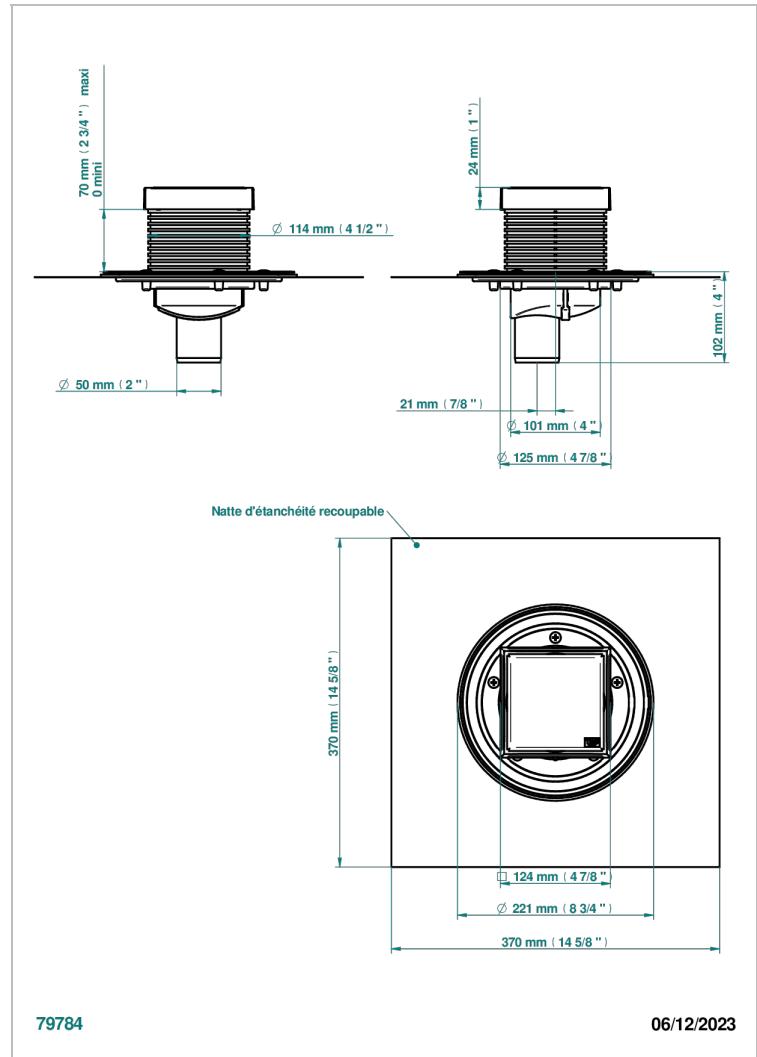

COLLECTION GENEVE

B8C-763B125A50

Square Stainless Steel shower drain 125 mm, with bottom outlet D50mm, full cover grid

THG[®]
PARIS

CARACTERÍSTICAS

- Collection Genève
- Square Stainless Steel shower drain 125 mm, with bottom outlet D50mm, full cover grid