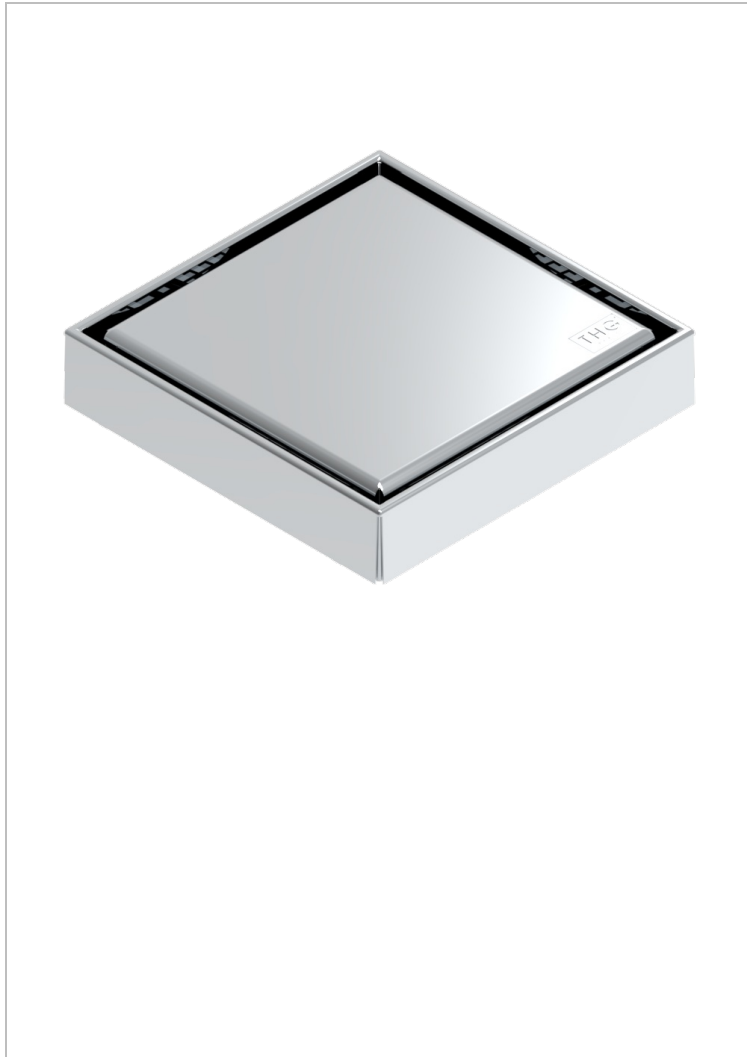

COLLECTION GENEVE

B8C-763B125A50

Square Stainless Steel shower drain 125 mm, with bottom outlet D50mm, full cover grid

THG[®]
PARIS

CARACTERÍSTICAS

- Collection Genève
- Square Stainless Steel shower drain 125 mm, with bottom outlet D50mm, full cover grid

ACABADOS DISPONIBLES

Cerámica negra mate - D30
Pvd blush - H62
Pvd blush mate - H60
Pvd color latón - H49
Pvd color latón mate - H50
Pvd color níquel - H55

Pvd color níquel mate - H56
Pvd color oro - H52
Pvd color oro mate - H53
Pvd grafito - H64
Pvd grafito mate - H65
Pvd marrón bronce - F33