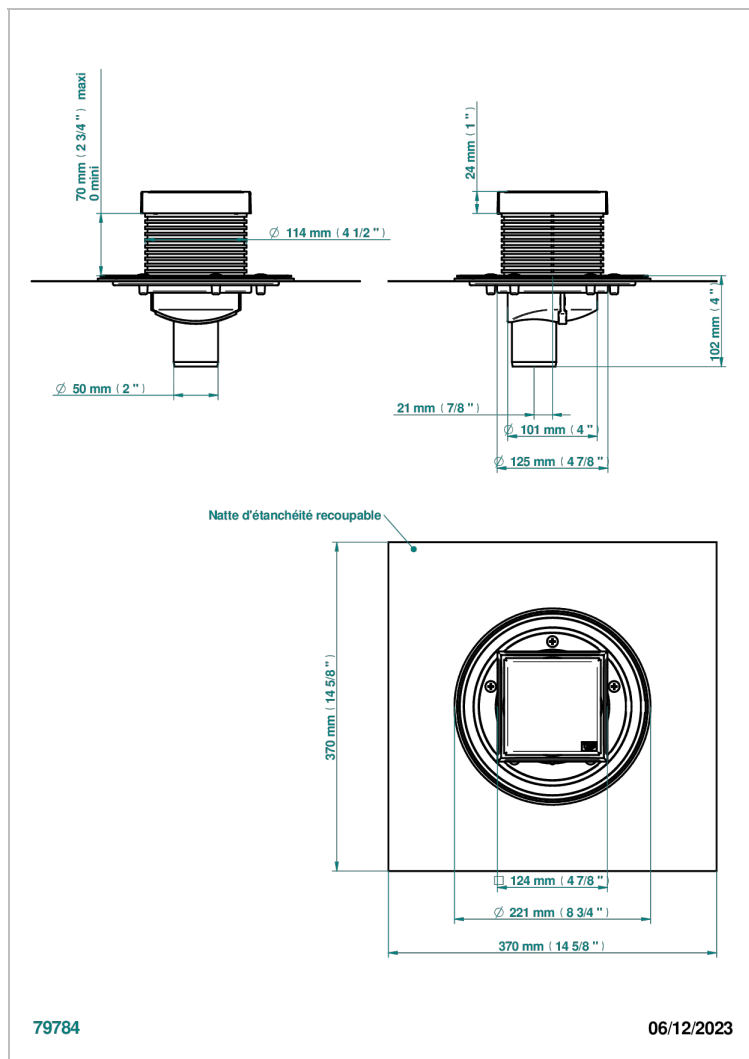

# COLLECTION GENEVE

B8C-763B125A50

Square Stainless Steel shower drain 125 mm, with bottom outlet D50mm, full cover grid

THG<sup>®</sup>  
PARIS

## CHARACTERISTIC

- Collection Genève
- Square Stainless Steel shower drain 125 mm, with bottom outlet D50mm, full cover grid