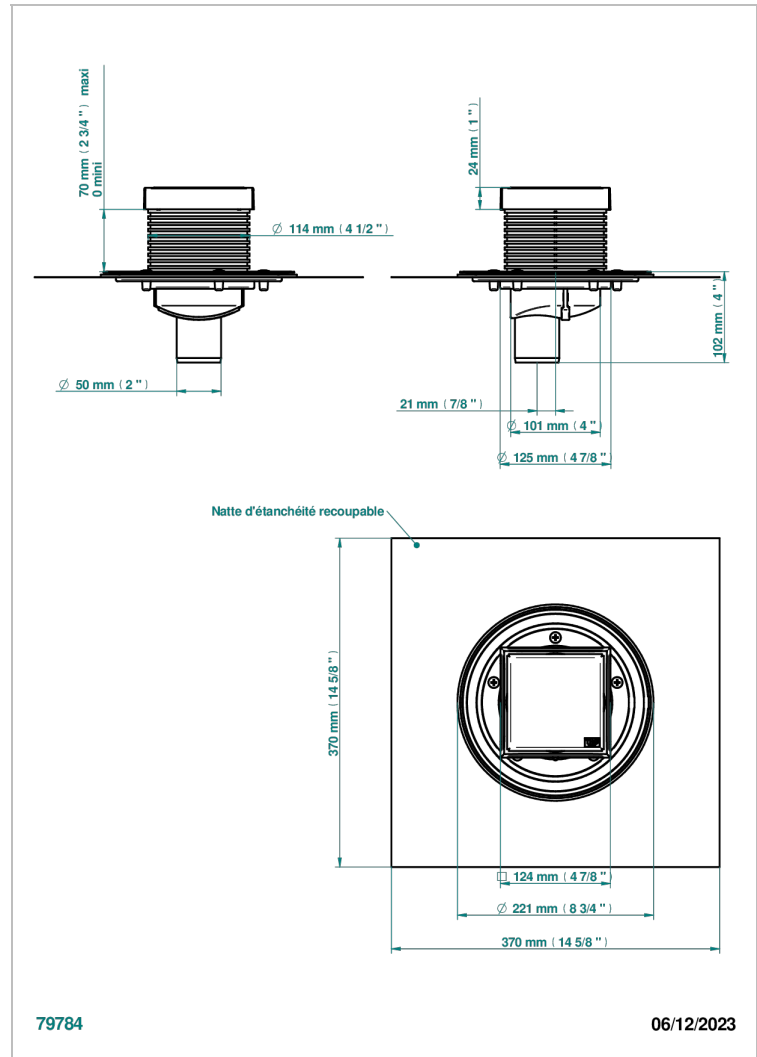

COLLECTION GENEVE

B8C-763B125A50

Square Stainless Steel shower drain 125 mm, with bottom outlet D50mm, full cover grid

THG[®]
PARIS

EIGENSCHAFTEN

- Collection Genève
- Square Stainless Steel shower drain 125 mm, with bottom outlet D50mm, full cover grid