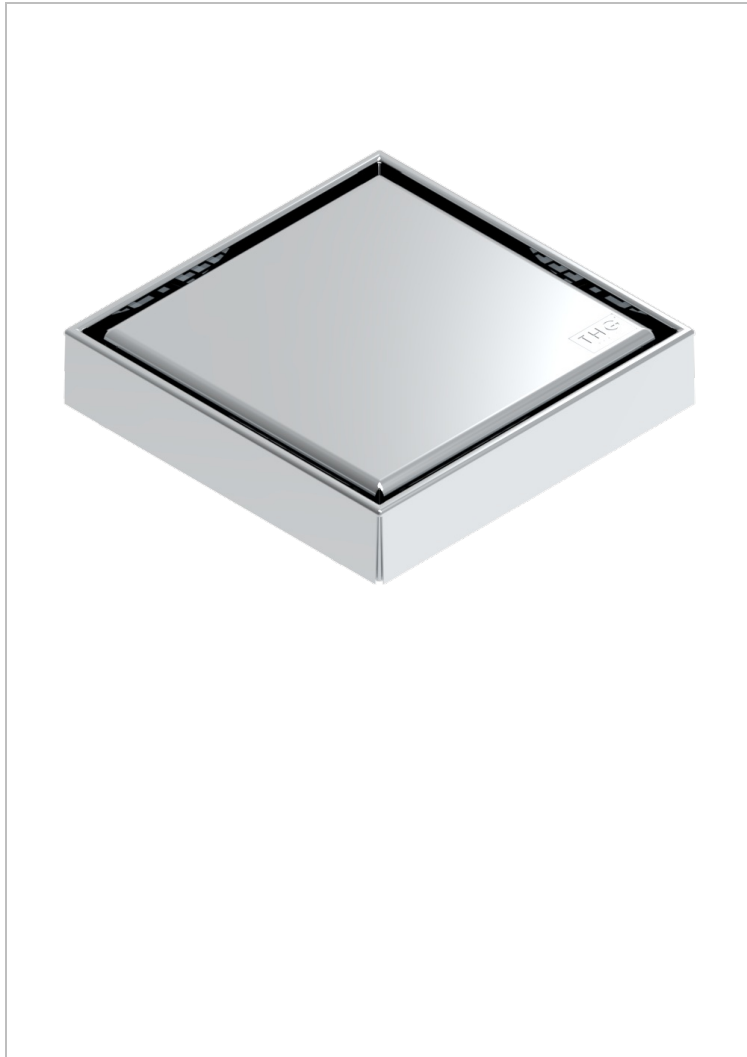

COLLECTION GENEVE

B8C-763B125A50

Square Stainless Steel shower drain 125 mm, with bottom outlet D50mm, full cover grid

THG[®]
PARIS

EIGENSCHAFTEN

- Collection Genève
- Square Stainless Steel shower drain 125 mm, with bottom outlet D50mm, full cover grid

VERFÜGBARE OBERFLÄCHEN

Edelstahl gebürstet - A09
Edelstahl poliert - A08
Mattschwarz keramik - D30
Pvd blush - H62
Pvd blush matt - H60
Pvd bronze braun - F33

Pvd bronze braun matt - F34
Pvd gold - H52
Pvd gold matt - H53
Pvd graphite - H64
Pvd graphite matt - H65
Pvd messing - H49