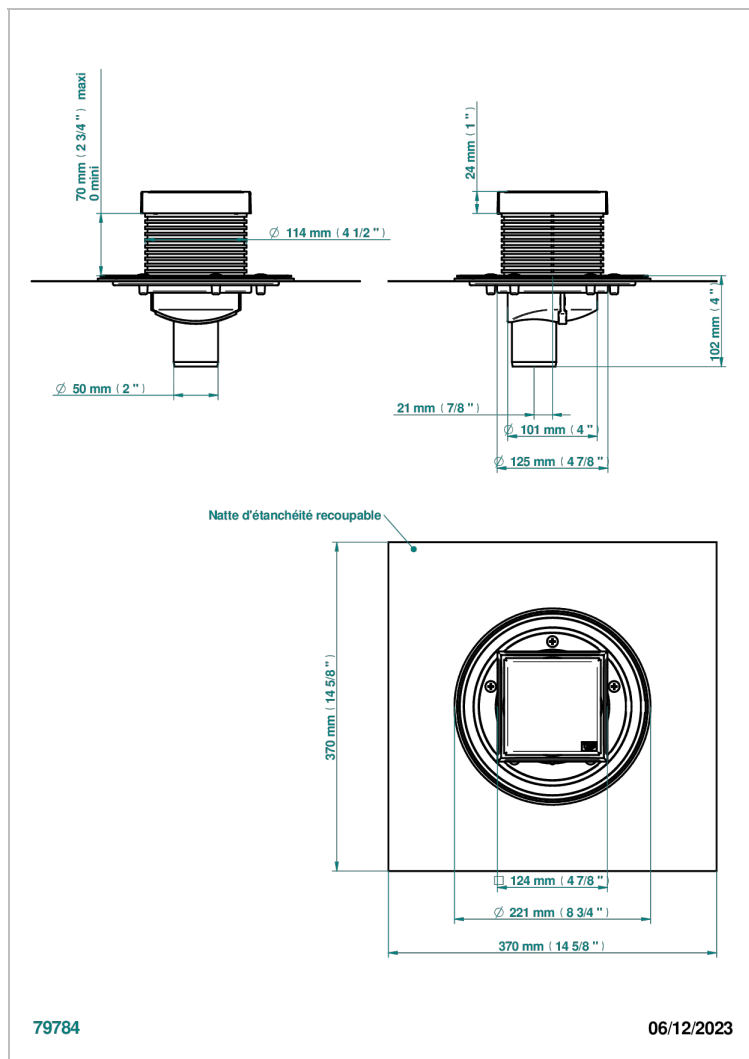

# COLLECTION GENEVE

B8C-763B125A50

THG<sup>®</sup>  
PARIS

Square Stainless Steel shower drain 125 mm, with bottom outlet D50mm, full cover grid

## ХАРАКТЕРИСТИКИ

- Collection Genève
- Square Stainless Steel shower drain 125 mm, with bottom outlet D50mm, full cover grid