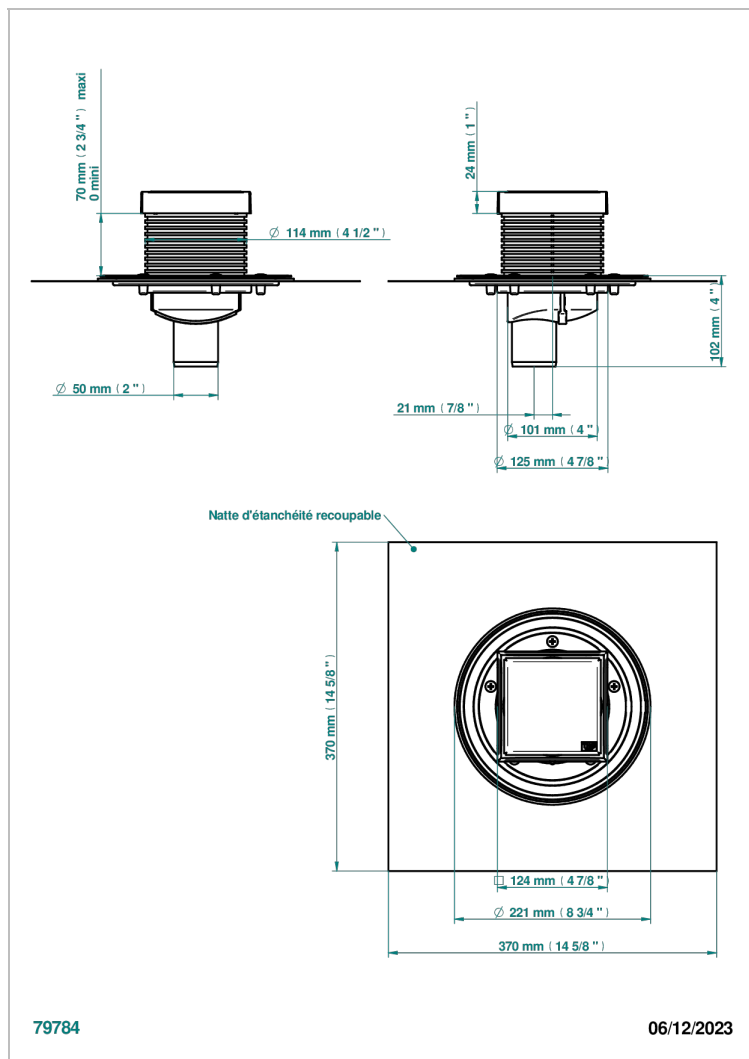

# COLLECTION GENEVE

B8C-763B125A50

Square Stainless Steel shower drain 125 mm, with bottom outlet D50mm, full cover grid

THG<sup>®</sup>  
PARIS

## EIGENSCHAFTEN

- Collection Genève
- Square Stainless Steel shower drain 125 mm, with bottom outlet D50mm, full cover grid