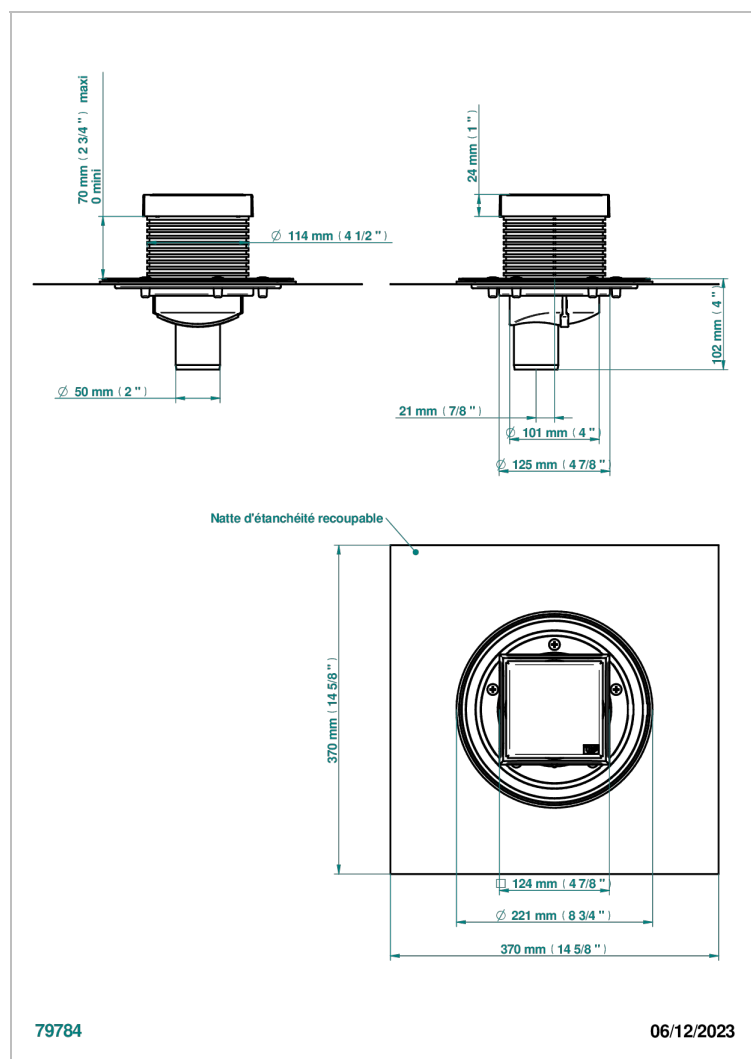

# COLLECTION GENEVE

B8C-763B125A50

THG<sup>®</sup>  
PARIS

Square Stainless Steel shower drain 125 mm, with bottom outlet D50mm, full cover grid

## 特色

- Collection Genève
- Square Stainless Steel shower drain 125 mm, with bottom outlet D50mm, full cover grid