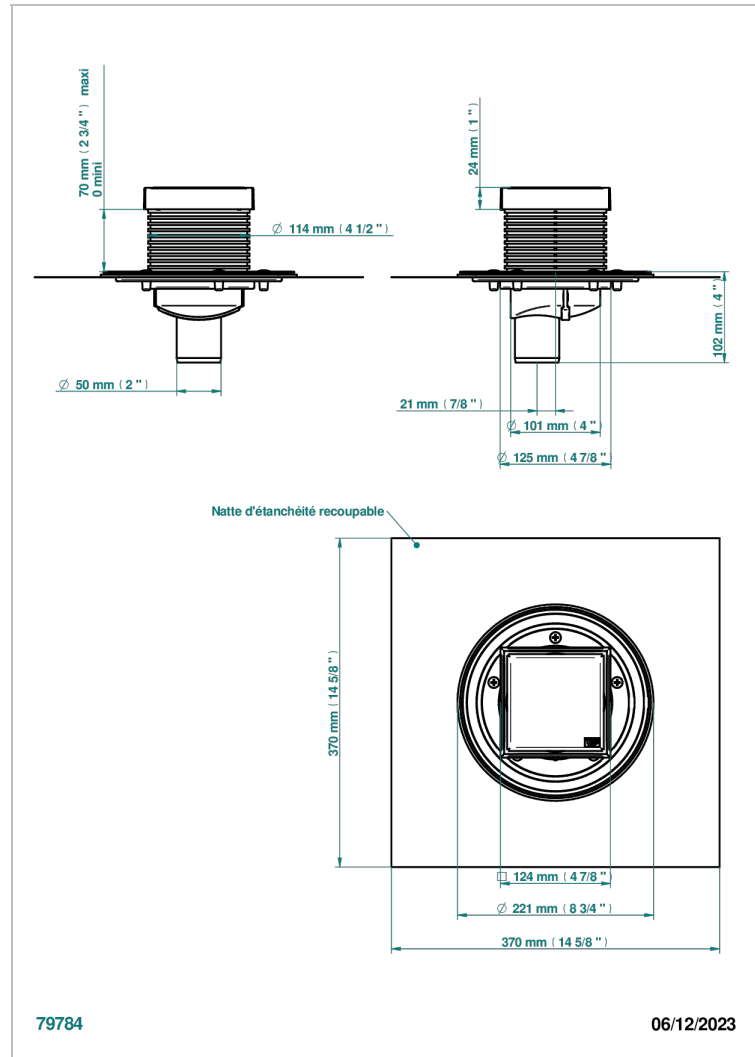

COLLECTION LONDON

B8B-763B125A50

Square Stainless Steel shower drain 125 mm, with bottom outlet D50mm, full cover grid

THG[®]
PARIS

CHARACTERISTIC

- Collection London
- Square Stainless Steel shower drain 125 mm, with bottom outlet D50mm, full cover grid