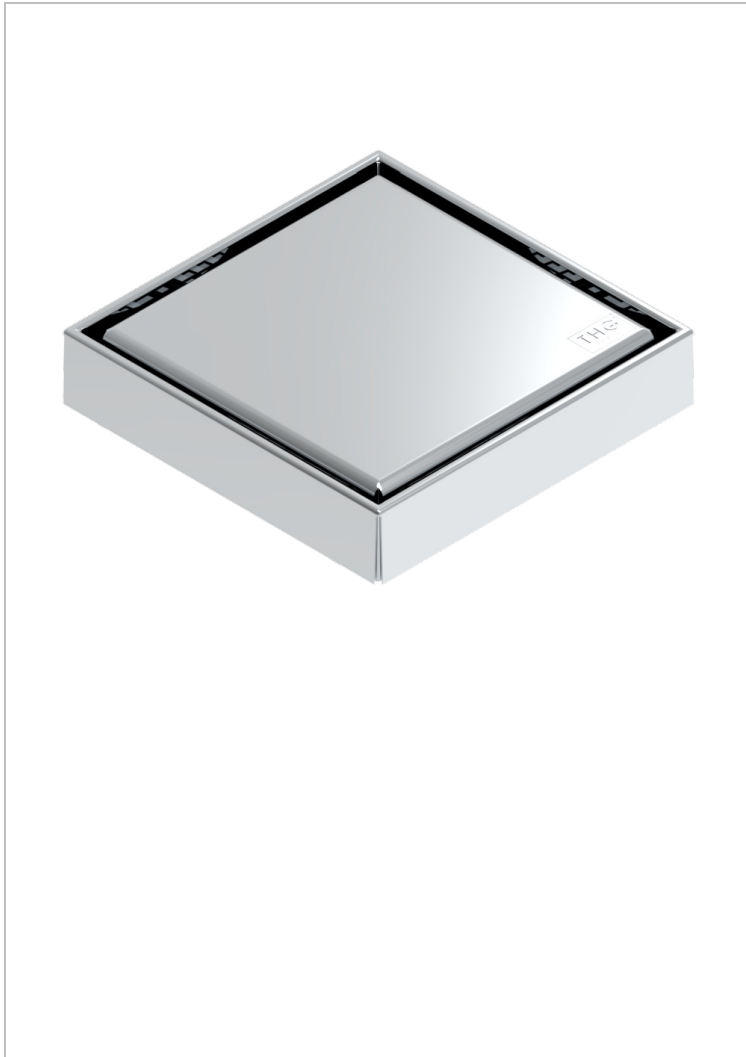

COLLECTION LONDON

B8B-763B125A50

Square Stainless Steel shower drain 125 mm, with bottom outlet D50mm, full cover grid

THG[®]
PARIS

CHARACTERISTIC

- Collection London
- Square Stainless Steel shower drain 125 mm, with bottom outlet D50mm, full cover grid

AVAILABLE FINITIONS

Black ceram - D30
Blush PVD - H62
Brass color PVD - H49
Brown bronze color PVD - F33
Gold color PVD - H52
Graphite PVD - H64

Matt Umber PVD - H67
Matt blush PVD - H60
Matt brass color PVD - H50
Matt brown bronze color PVD - F34
Matt gold color PVD - H53
Matt graphite PVD - H65

Matt nickel color PVD - H56
Nickel color PVD - H55
Umber PVD - H66
brushed stainless steel - A09
shiny stainless steel - A08