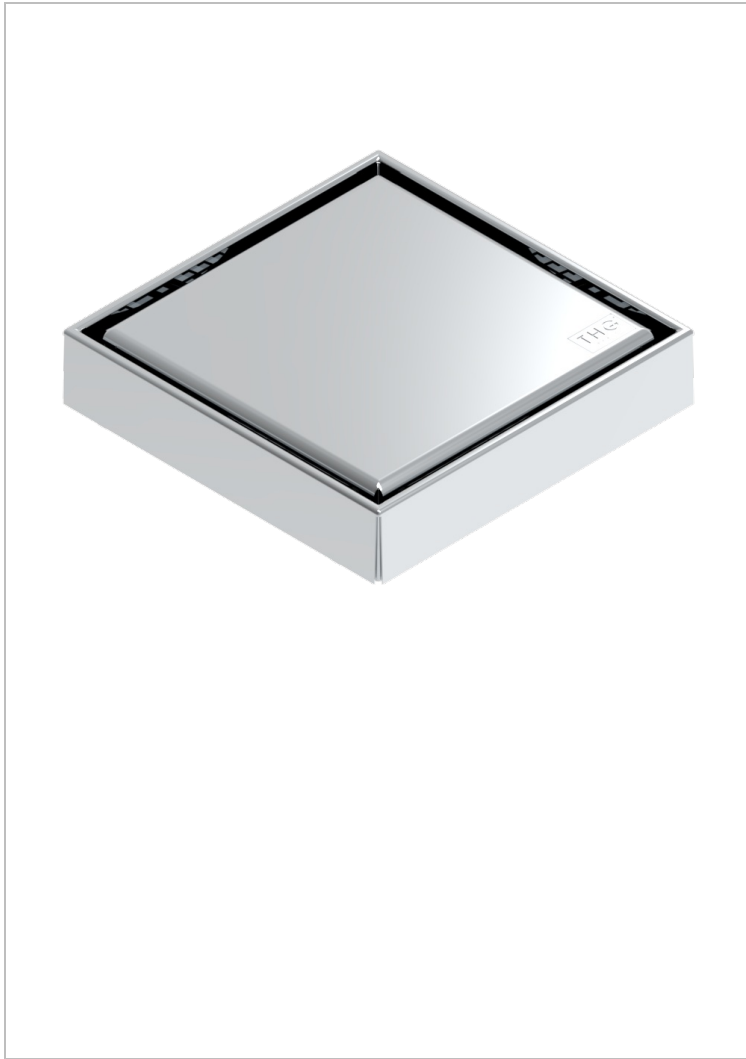

COLLECTION LONDON

B8B-763B125A50

Square Stainless Steel shower drain 125 mm, with bottom outlet D50mm, full cover grid

THG[®]
PARIS

CARACTERÍSTICAS

- Collection London
- Square Stainless Steel shower drain 125 mm, with bottom outlet D50mm, full cover grid

ACABADOS DISPONIBLES

Cerámica negra mate - D30
Pvd blush - H62
Pvd blush mate - H60
Pvd color latón - H49
Pvd color latón mate - H50
Pvd color níquel - H55

Pvd color níquel mate - H56
Pvd color oro - H52
Pvd color oro mate - H53
Pvd grafito - H64
Pvd grafito mate - H65
Pvd marrón bronce - F33