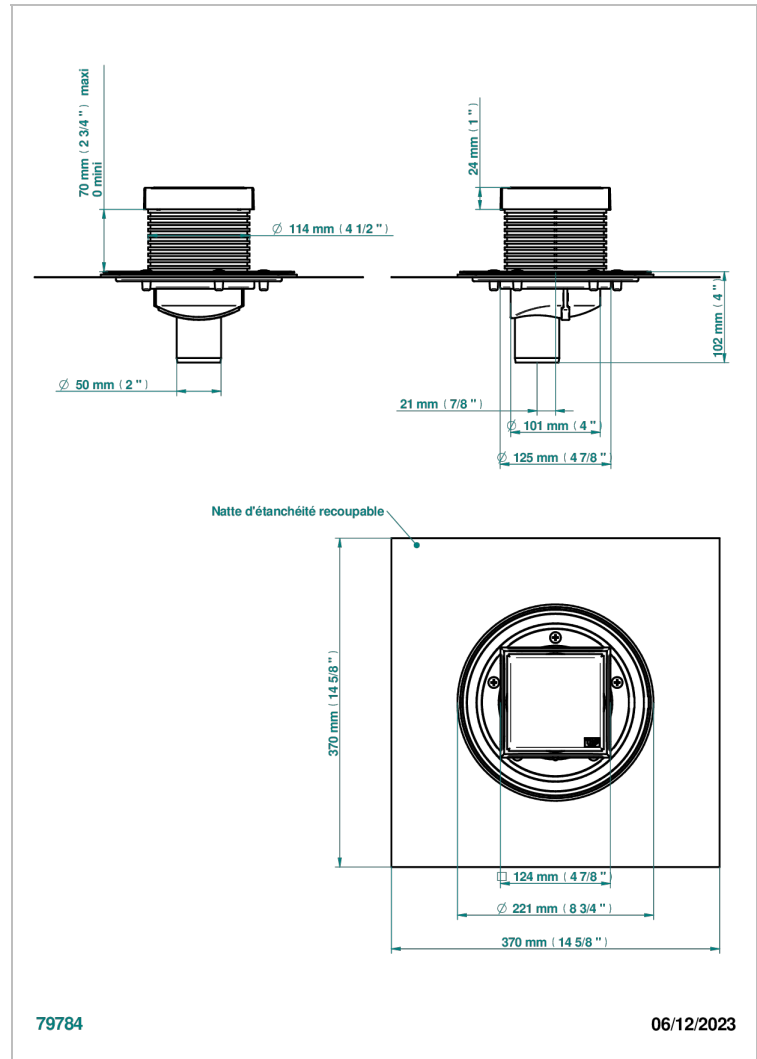

COLLECTION LONDON

B8B-763B125A50

Square Stainless Steel shower drain 125 mm, with bottom outlet D50mm, full cover grid

THG[®]
PARIS

CARACTERÍSTICAS

- Collection London
- Square Stainless Steel shower drain 125 mm, with bottom outlet D50mm, full cover grid