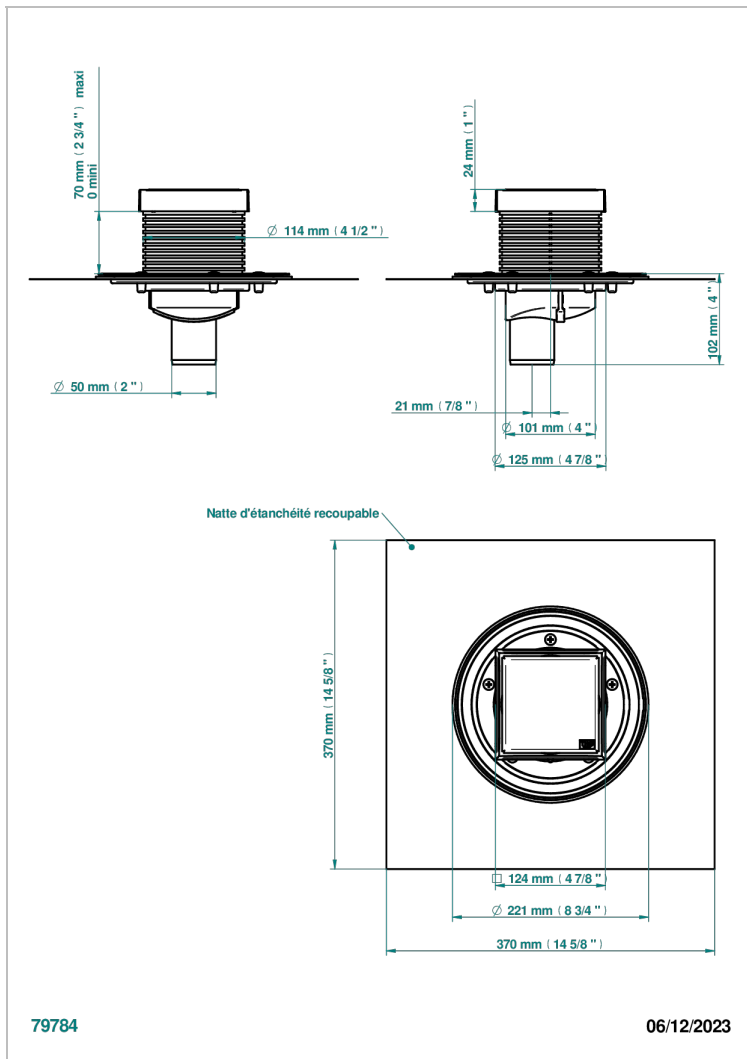

Square Stainless Steel shower drain 125 mm, with bottom outlet D50mm, full cover grid

ХАРАКТЕРИСТИКИ

- Collection London
- Square Stainless Steel shower drain 125 mm, with bottom outlet D50mm, full cover grid