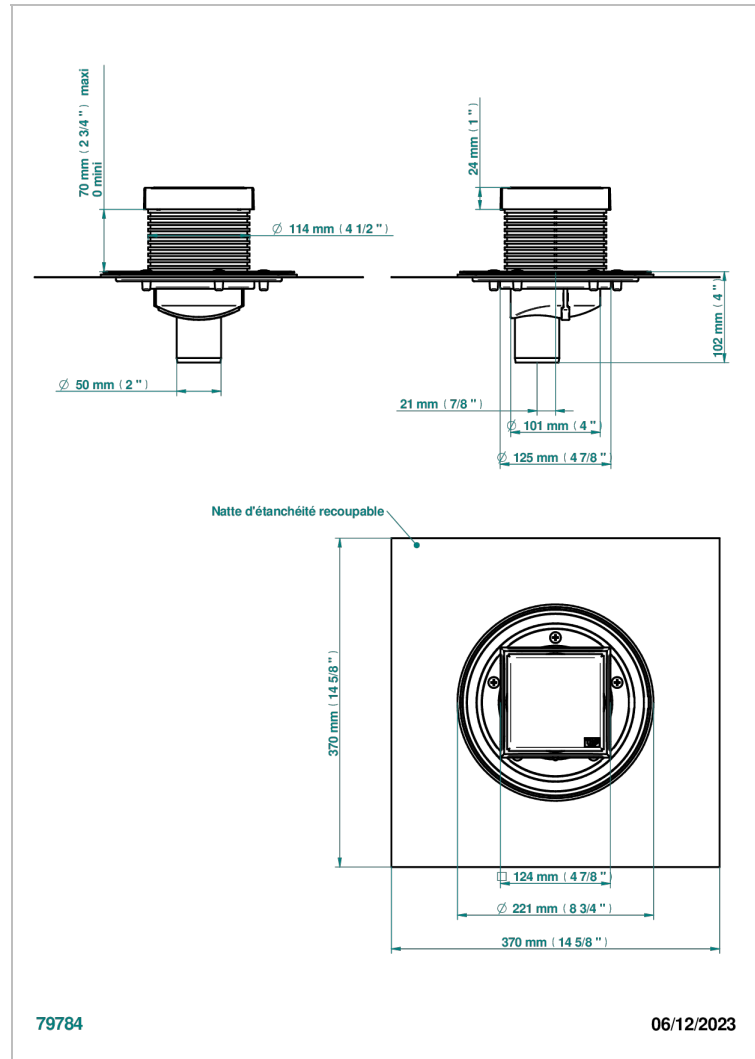

COLLECTION LONDON

B8B-763B125A50

Square Stainless Steel shower drain 125 mm, with bottom outlet D50mm, full cover grid

THG[®]
PARIS

CARACTERÍSTICAS

- Collection London
- Square Stainless Steel shower drain 125 mm, with bottom outlet D50mm, full cover grid