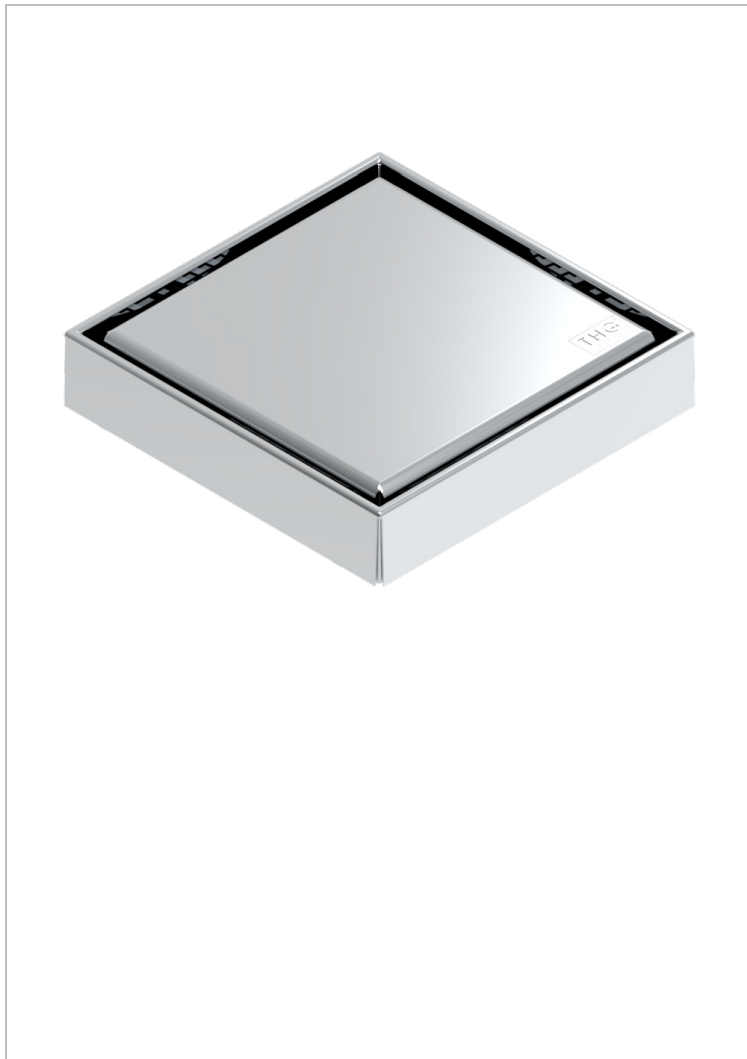

COLLECTION LONDON

B8B-763B125A50

Square Stainless Steel shower drain 125 mm, with bottom outlet D50mm, full cover grid

THG[®]
PARIS

CARACTERÍSTICAS

- Collection London
- Square Stainless Steel shower drain 125 mm, with bottom outlet D50mm, full cover grid

ACABADOS DISPONIBLES

Cerámica negra mate - D30
Pvd blush - H62
Pvd blush mate - H60
Pvd color latón - H49
Pvd color latón mate - H50
Pvd color níquel - H55

Pvd color níquel mate - H56
Pvd color oro - H52
Pvd color oro mate - H53
Pvd grafito - H64
Pvd grafito mate - H65
Pvd marrón bronce - F33