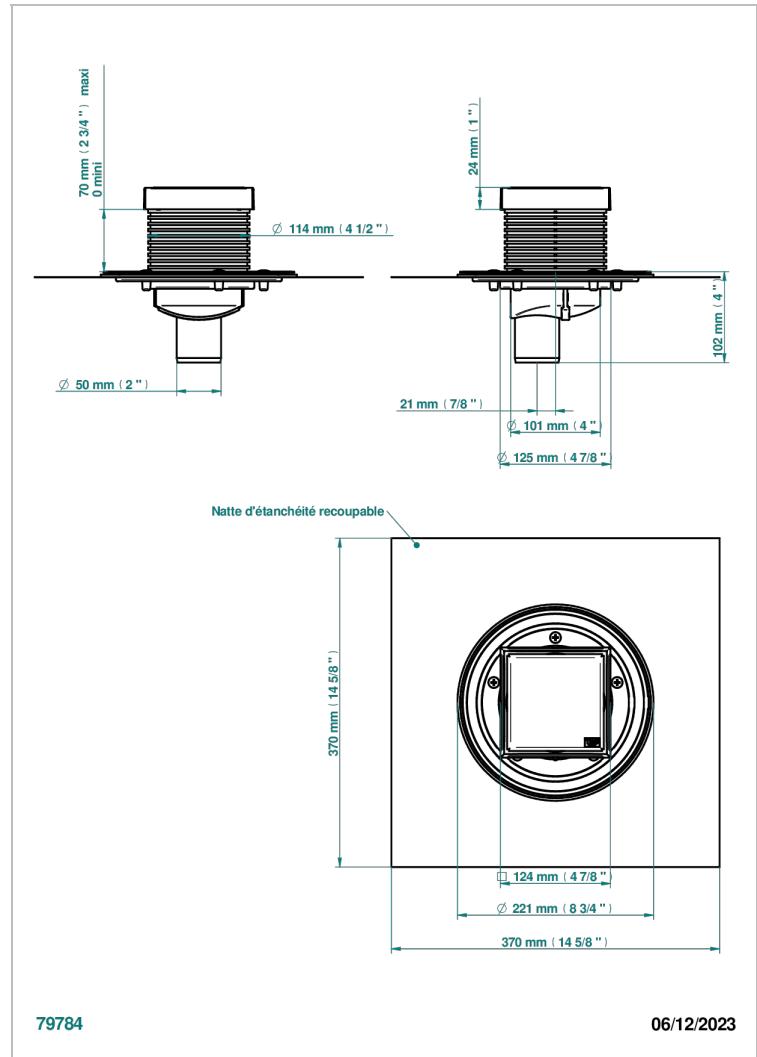

COLLECTION LONDON

B8B-763B125A50

Square Stainless Steel shower drain 125 mm, with bottom outlet D50mm, full cover grid

THG[®]
PARIS

CHARACTERISTIC

- Collection London
- Square Stainless Steel shower drain 125 mm, with bottom outlet D50mm, full cover grid

Matt nickel color PVD - H56
Nickel color PVD - H55
Umber PVD - H66
brushed stainless steel - A09
shiny stainless steel - A08