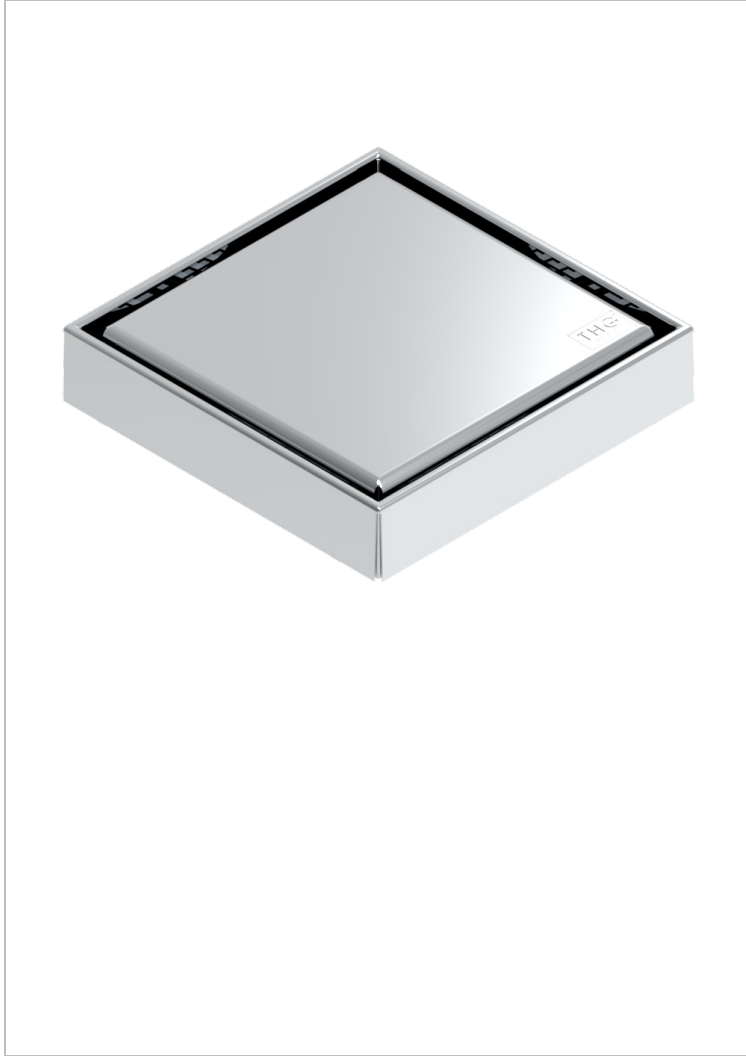

COLLECTION LONDON

B8B-763B125A50

Square Stainless Steel shower drain 125 mm, with bottom outlet D50mm, full cover grid

THG[®]
PARIS

特色

- Collection London
- Square Stainless Steel shower drain 125 mm, with bottom outlet D50mm, full cover grid

可选饰面

Black ceram - D30
Blush PVD - H62
Graphite PVD - H64
Matt Umber PVD - H67
Matt blush PVD - H60
Matt graphite PVD - H65

PVD哑光棕铜 - F34
PVD哑光金 - H53
PVD哑光铜 - H50
PVD哑光镍 - H56
PVD抛光铜 - H49
PVD棕铜 - F33

PVD金色 - H52
PVD镍 - H55
Umber PVD - H66
亮面不锈钢 - A08
拉丝不锈钢 - A09