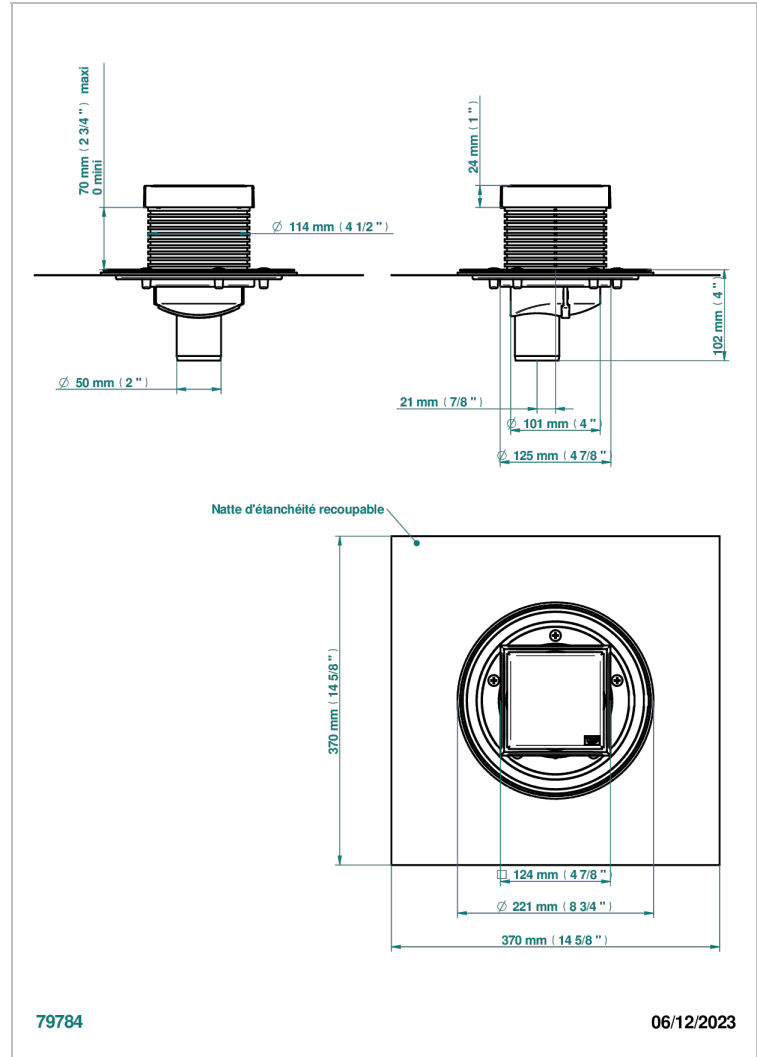

COLLECTION LONDON

B8B-763B125A50

Square Stainless Steel shower drain 125 mm, with bottom outlet D50mm, full cover grid

THG[®]
PARIS

特色

- Collection London
- Square Stainless Steel shower drain 125 mm, with bottom outlet D50mm, full cover grid

可选饰面

Black ceram - D30
Blush PVD - H62
Graphite PVD - H64
Matt Umber PVD - H67
Matt blush PVD - H60
Matt graphite PVD - H65

PVD哑光棕铜 - F34
PVD哑光金 - H53
PVD哑光铜 - H50
PVD哑光镍 - H56
PVD抛光铜 - H49
PVD棕铜 - F33

PVD金色 - H52
PVD镍 - H55
Umber PVD - H66
亮面不锈钢 - A08
拉丝不锈钢 - A09