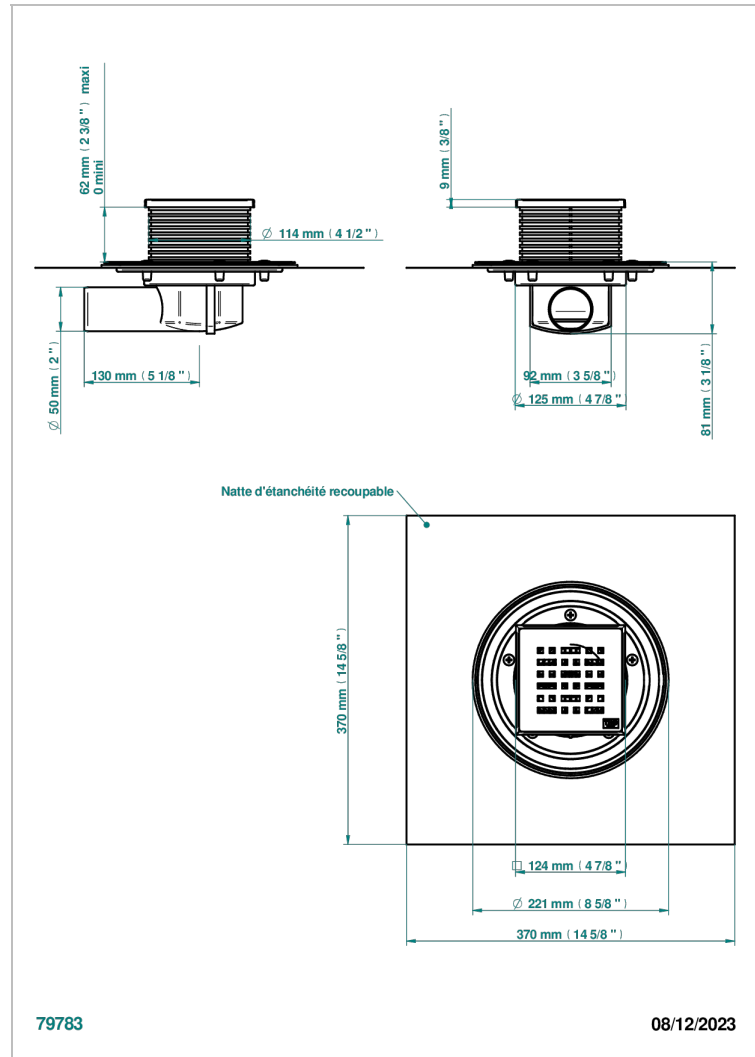

GENERAL ITEMS

G00-764S125C50

THG[®]
PARIS

Square Stainless Steel shower drain 125 mm, with side outlet D50mm, decor cover grid

CHARACTERISTIC

- General Items
- Square Stainless Steel shower drain 125 mm, with side outlet D50mm, decor cover grid