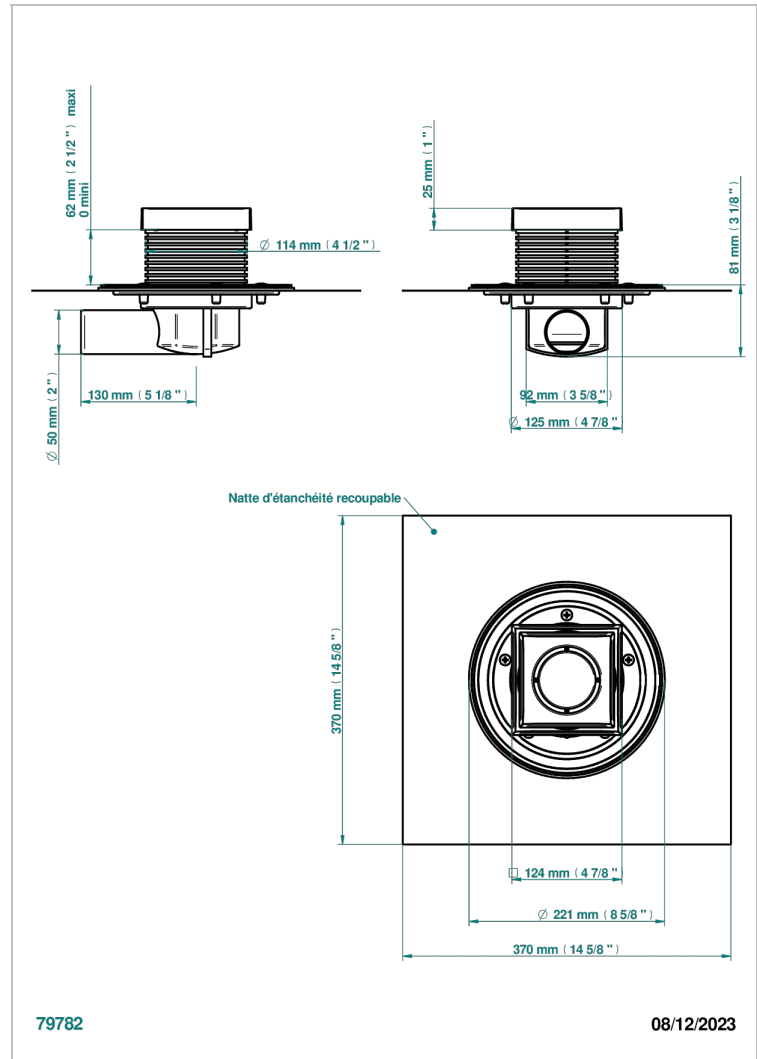

# GENERAL ITEMS

G00-764S125B50

Square Stainless Steel shower drain 125 mm, with side outlet D50mm, tiling cover grid

## CHARACTERISTIC

- General Items
- Square Stainless Steel shower drain 125 mm, with side outlet D50mm, tiling cover grid