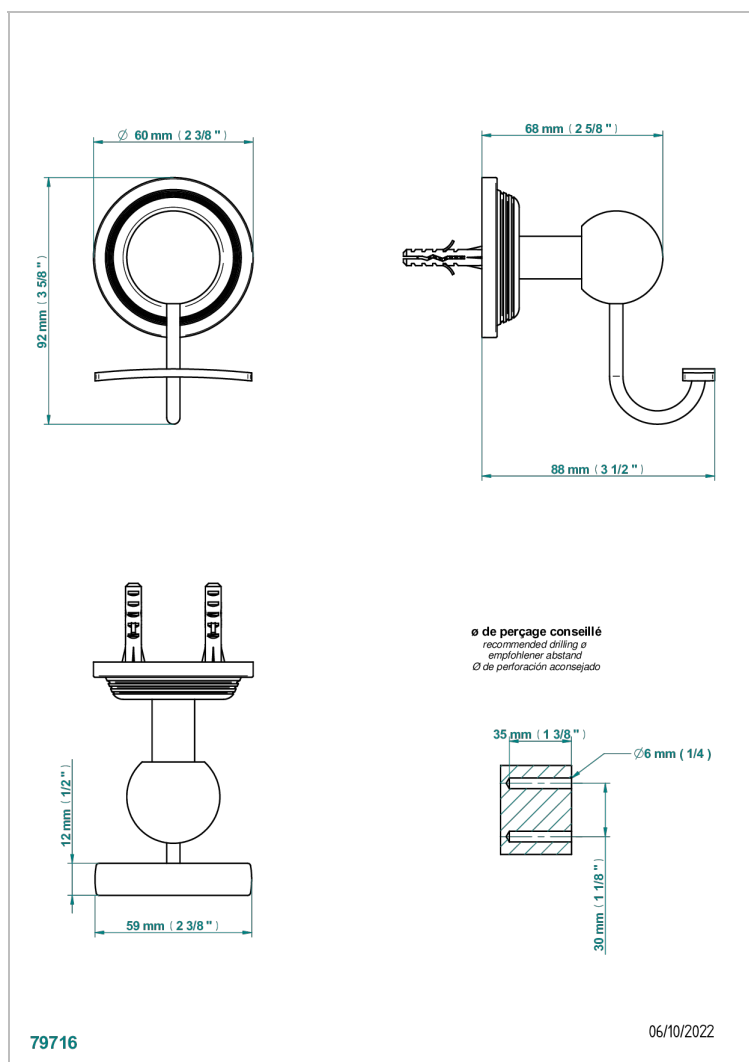

WEST COAST WHITE ONYX WITH LEVER HANDLES

U9H-510

Robe hook

CHARACTERISTIC

- West Coast White Onyx with lever handles
- Robe hook

AVAILABLE FINITIONS

Black ceram - D30
Blush PVD - H62
Brass color PVD - H49
Brown bronze color PVD - F33
Chrome polished - A02
Copper antique matt, coated - H07