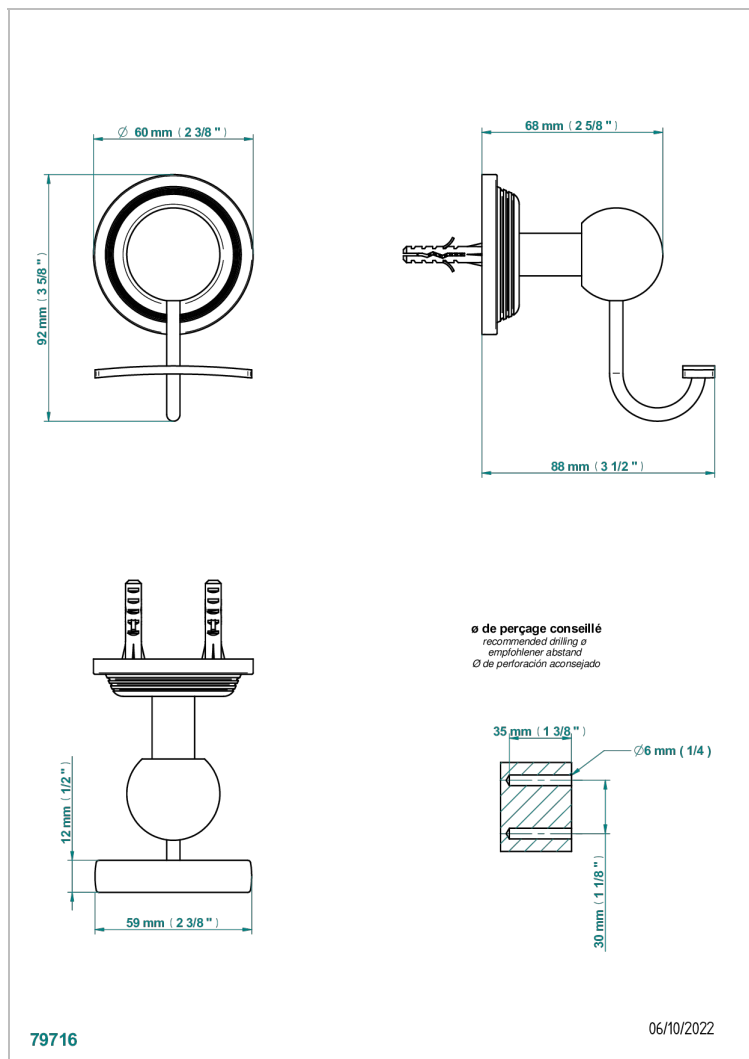

# WEST COAST WHITE ONYX WITH LEVER HANDLES

THG<sup>®</sup>  
PARIS

U9H-510

Percha para albornoz

## CARACTERÍSTICAS

- West Coast White Onyx with lever handles
- Percha para albornoz