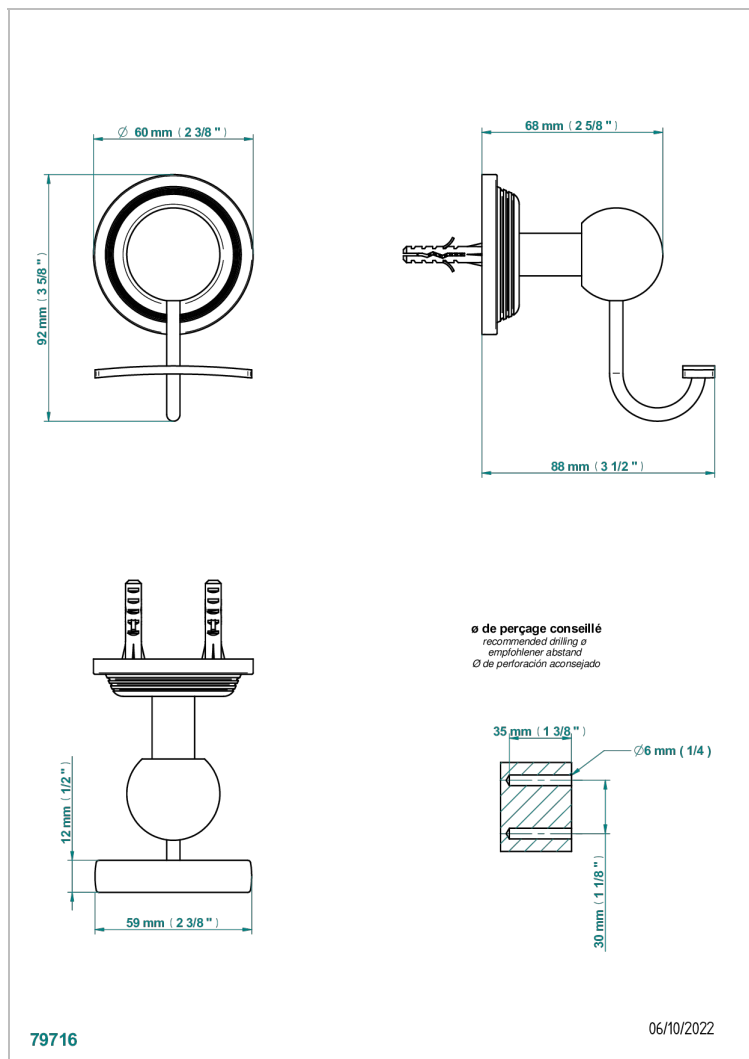

WEST COAST BLACK ONYX WITH LEVER HANDLES

U9F-510

Robe hook

CHARACTERISTIC

- West Coast Black Onyx with lever handles
- Robe hook

AVAILABLE FINITIONS

Black ceram - D30
Blush PVD - H62
Brass color PVD - H49
Brown bronze color PVD - F33
Chrome polished - A02
Copper antique matt, coated - H07