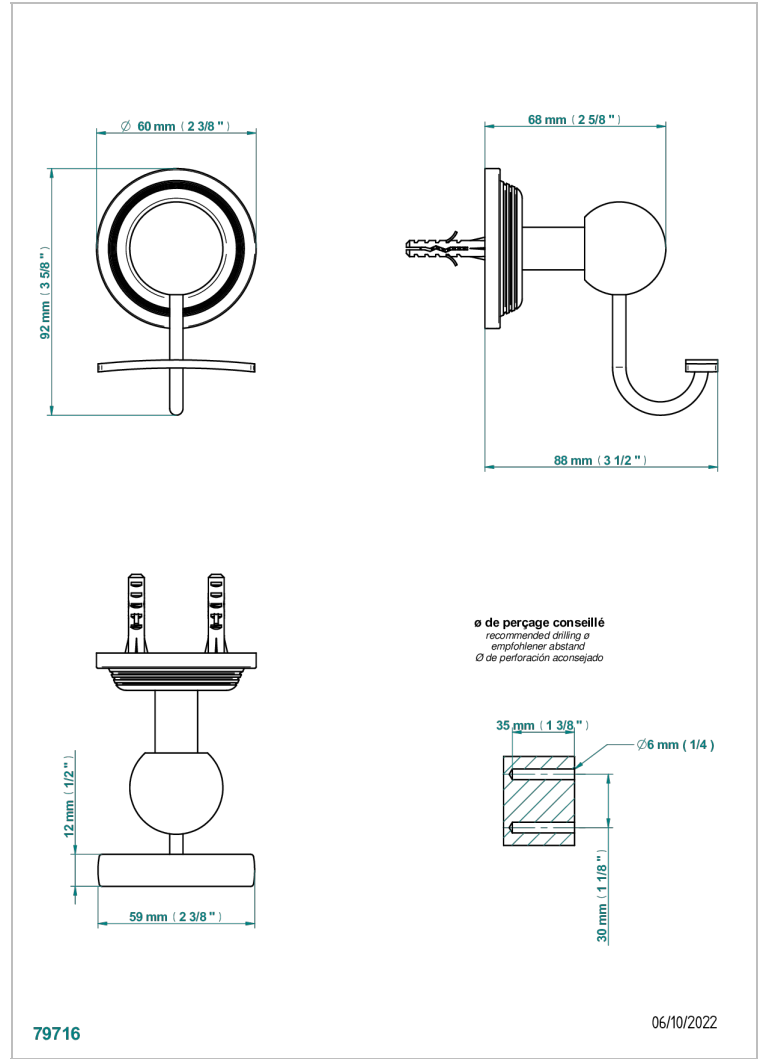

WEST COAST BLACK ONYX WITH LEVER

U9F-510

Robe hook

THG[®]
PARIS

CHARACTERISTIC

- West Coast Black Onyx with lever
- Robe hook

AVAILABLE FINITIONS

Antique nickel - H28
Black ceram - D30
Blush PVD - H62
Brass color PVD - H49
Brown bronze color PVD - F33
Gold color PVD - H52