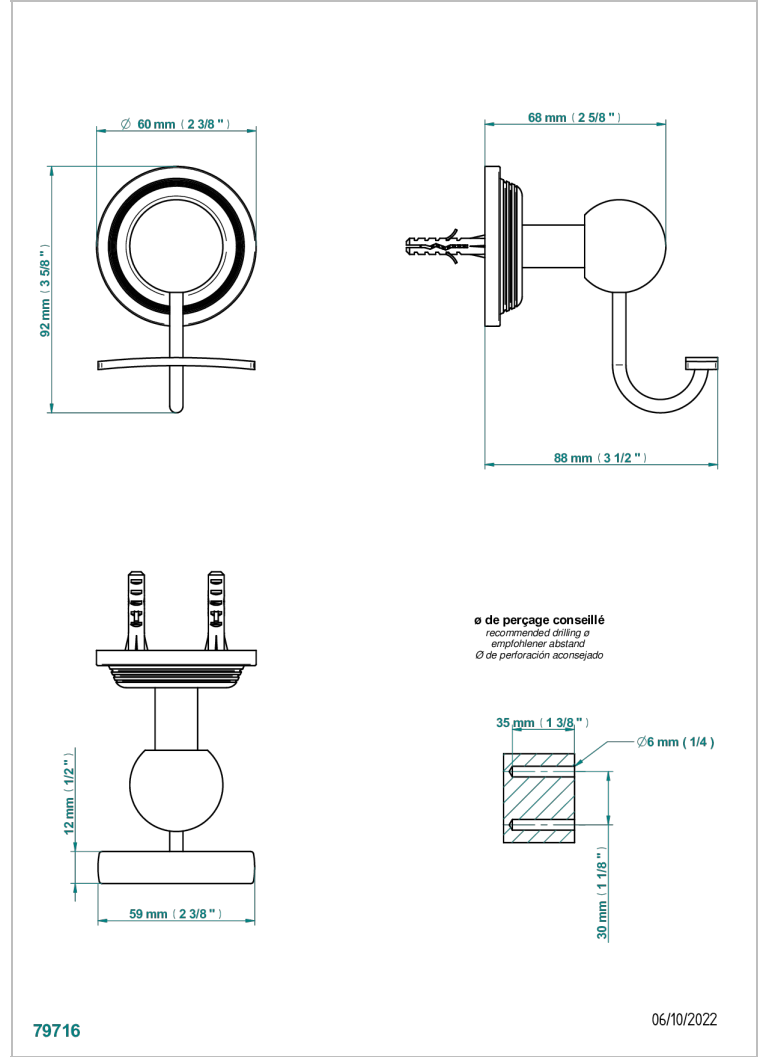

# WEST COAST WITH GUILLOCHE DECOR WITH LEVER HANDLES

U9D-510

Robe hook

## CHARACTERISTIC

- West coast with Guilloché decor with lever handles
- Robe hook