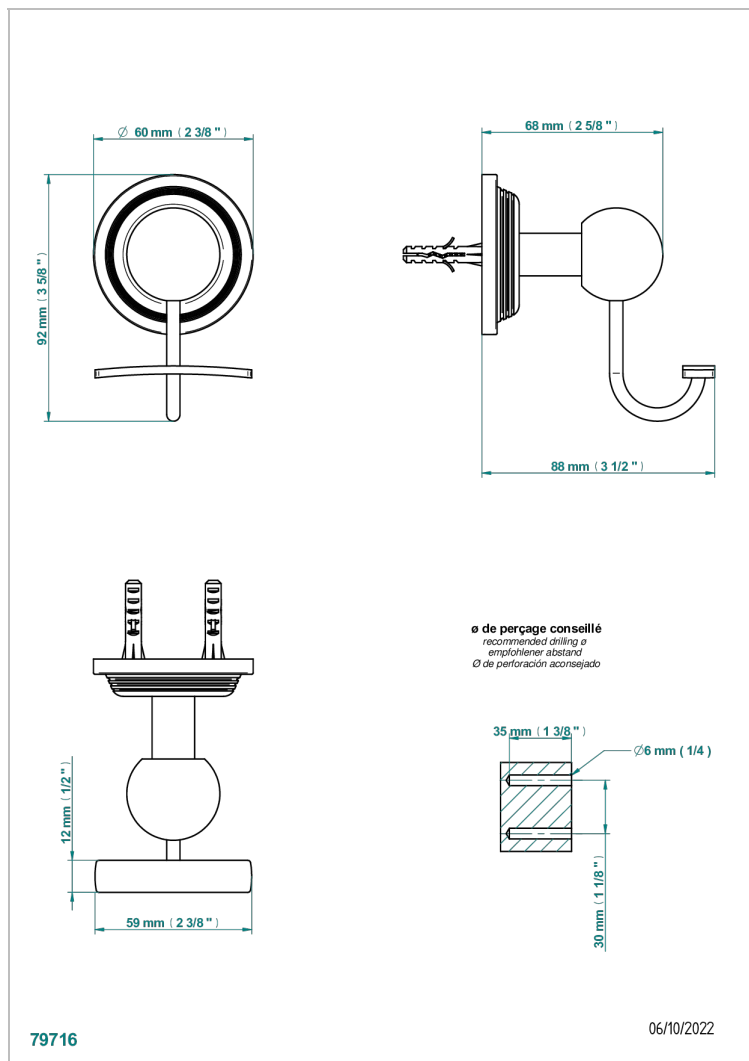

WEST COAST WITH GUILLOCHE DECOR WITH LEVER

U9D-510

Robe hook

CHARACTERISTIC

- West coast with Guilloché decor with lever
- Robe hook

AVAILABLE FINITIONS

Antique nickel - H28
Black ceram - D30
Blush PVD - H62
Brass color PVD - H49
Brown bronze color PVD - F33
Gold color PVD - H52