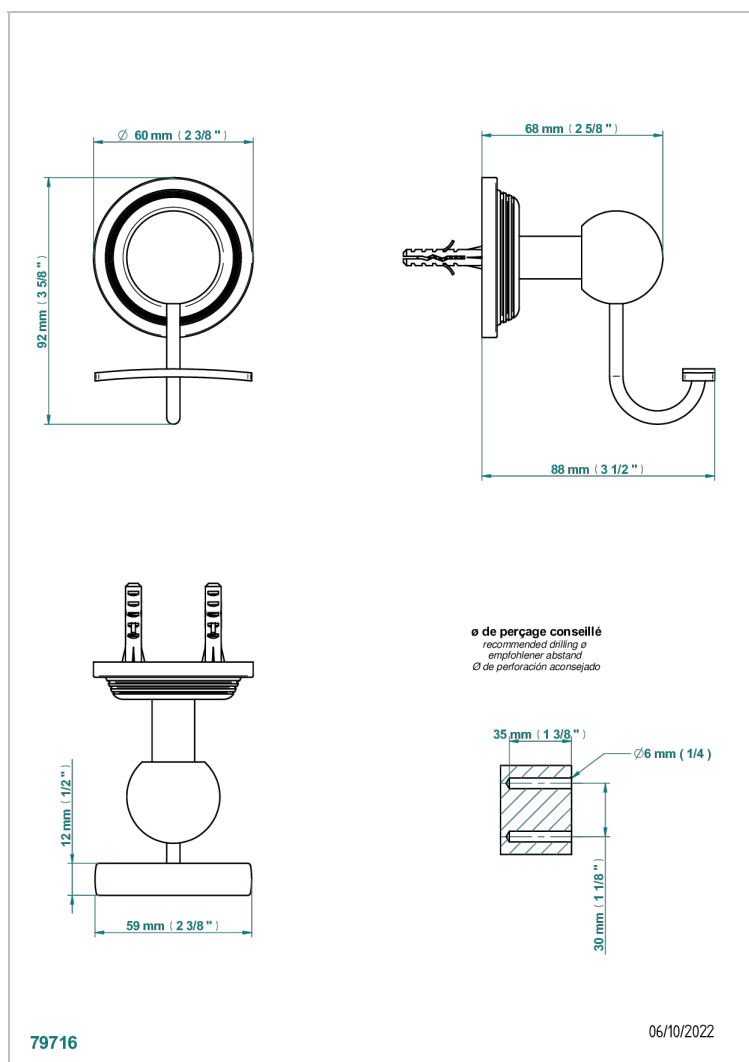

# WEST COAST WITH GUILLOCHE DECOR WITH LEVER

U9D-510

Robe hook

## CHARACTERISTIC

- West coast with Guilloché decor with lever
- Robe hook