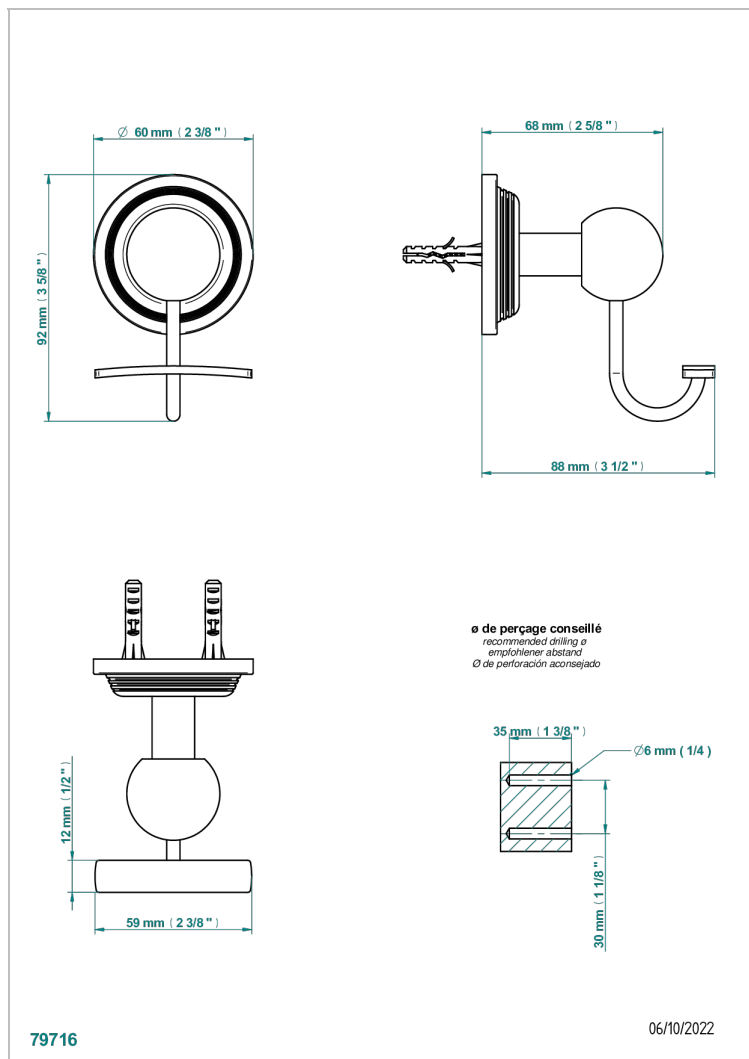

# WEST COAST WITH GUILLOCHE DECOR WITH LEVER

U9D-510

Percha para albornoz

## CARACTERÍSTICAS

- West coast with Guilloché decor with lever
- Percha para albornoz