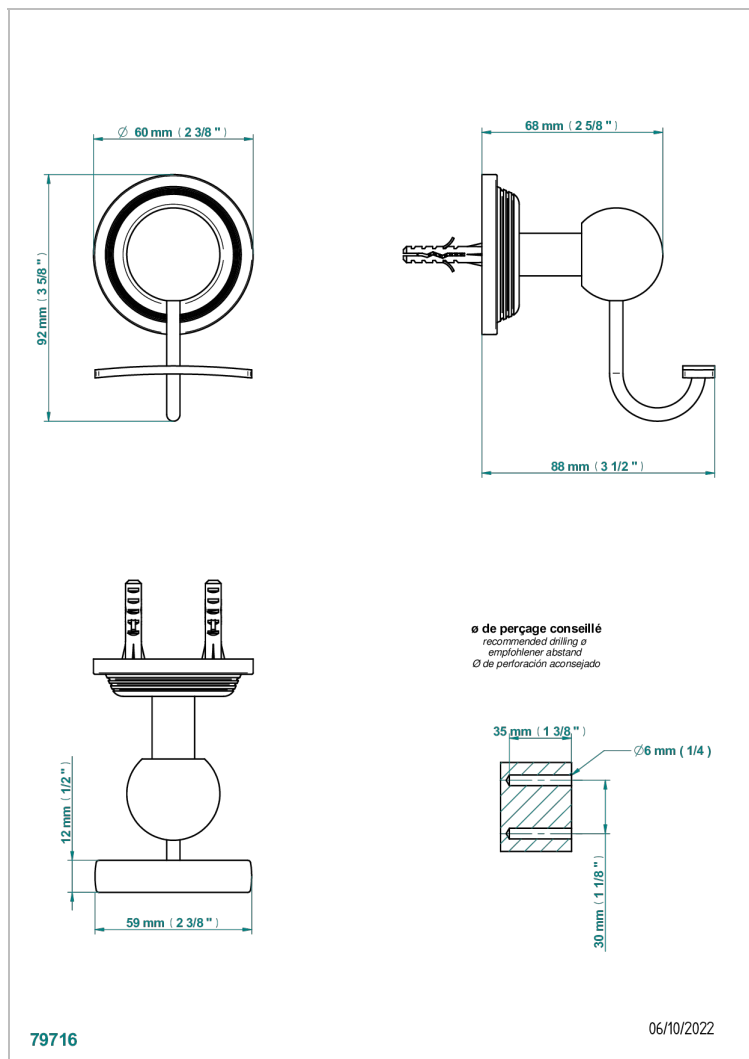

WEST COAST WITH GUILLOCHE DECOR WITH LEVER

U9D-510

Robe hook

CHARACTERISTIC

- West coast with Guilloché decor with lever
- Robe hook

AVAILABLE FINITIONS

Antique nickel - H28
Black ceram - D30
Blush PVD - H62
Brass color PVD - H49
Brown bronze color PVD - F33
Gold color PVD - H52