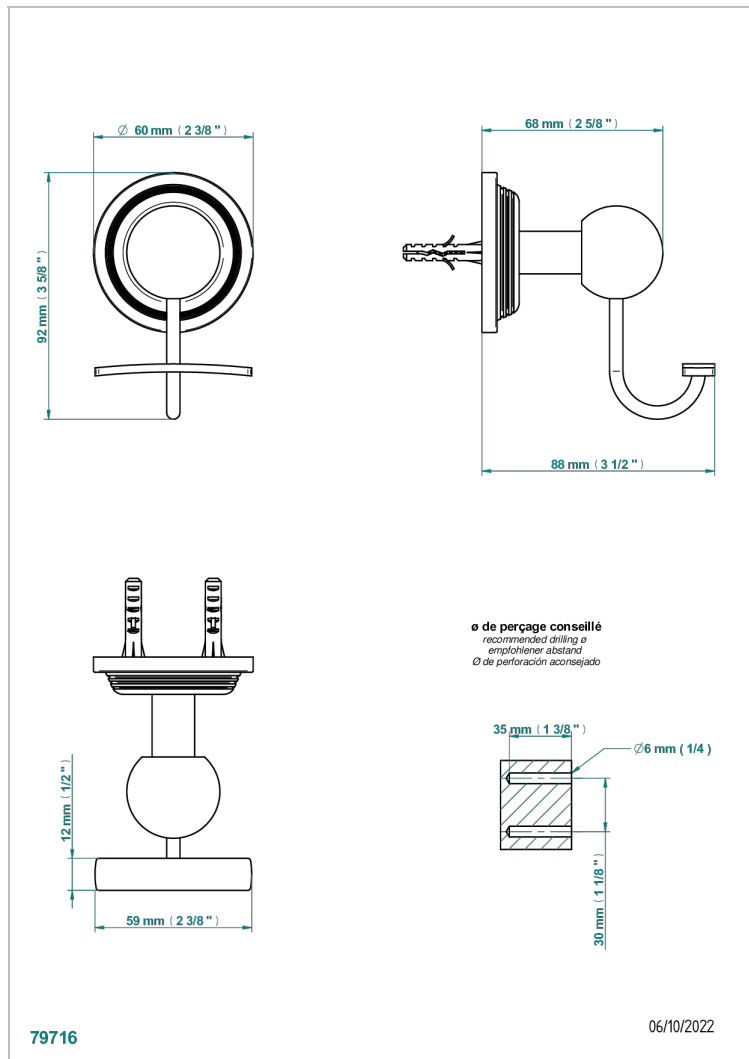

WEST COAST WITH GUILLOCHE DECOR WITH LEVER

U9D-510

浴衣钩

特色

- West coast with Guilloché decor with lever
- 浴衣钩

可选饰面

Black ceram - D30
Blush PVD - H62
Graphite PVD - H64
Matt Umber PVD - H67
Matt blush PVD - H60
Matt graphite PVD - H65

抛光铬 - A02
抛光镍 - B01
浅金 - F30
漆面铜 - D01