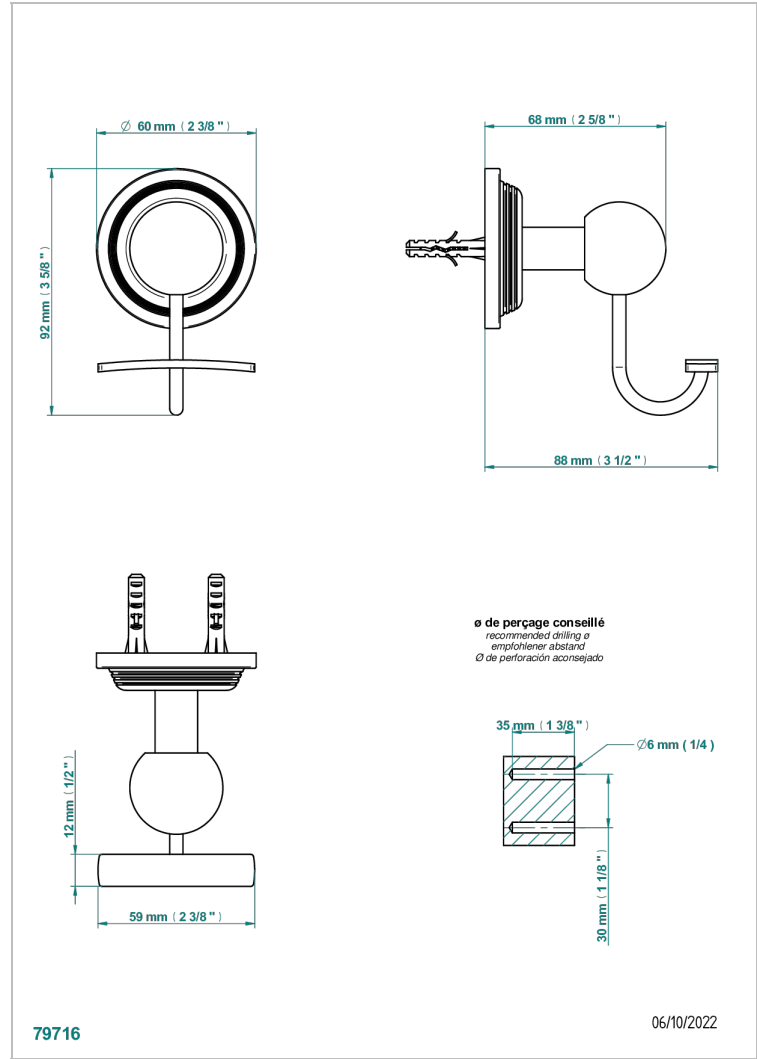

# WEST COAST WITH GUILLOCHE DECOR

U9C-510

Robe hook

## CHARACTERISTIC

- West coast with Guilloché decor
- Robe hook