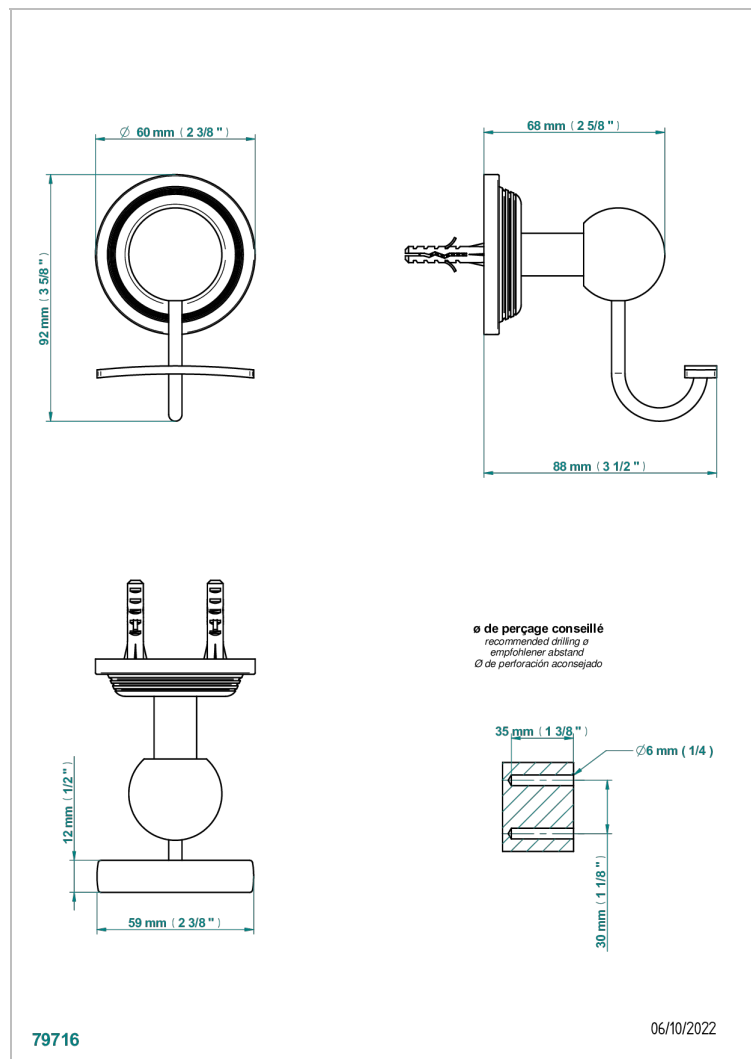

# WEST COAST WITH GUILLOCHE DECOR

U9C-510

Robe hook

## CHARACTERISTIC

- West coast with Guilloché decor
- Robe hook