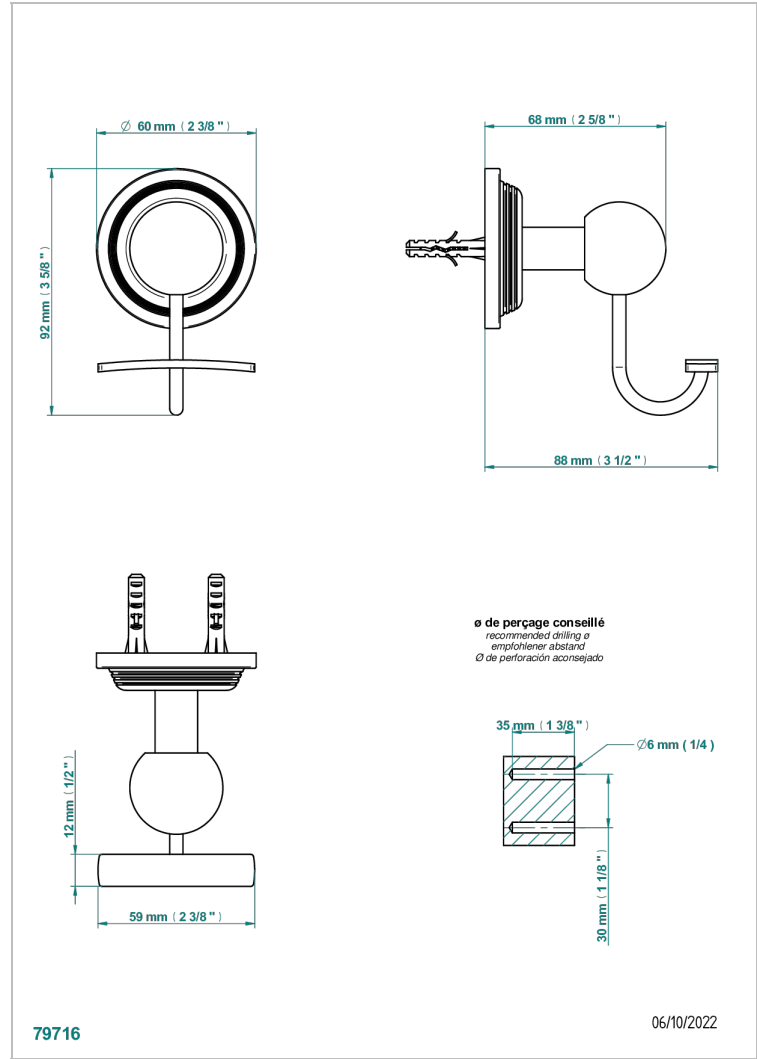

WEST COAST WITH GUILLOCHE DECOR

U9C-510

Robe hook

THG[®]
PARIS

CHARACTERISTIC

- West coast with Guilloché decor
- Robe hook

AVAILABLE FINITIONS

Antique nickel - H28
Black ceram - D30
Blush PVD - H62
Brass color PVD - H49
Brown bronze color PVD - F33
Gold color PVD - H52

Graphite PVD - H64
Lacquered light bronze - D01
Matt Umber PVD - H67
Matt blush PVD - H60
Matt brass color PVD - H50
Matt brown bronze color PVD - F34

Matt chrome - C02
Matt gold - F07
Matt gold color PVD - H53
Matt graphite PVD - H65
Matt nickel (color finish) - C01
Matt nickel color PVD - H56

Natural smoked Brass - A13
Nickel color PVD - H55
Polished chrome (color finish) - A02
Polished chrome with gold inlay - GA1
Polished gold (color finish) - F01
Polished nickel - B01

Soft gold - F30
Soft matt gold - F31
Umber PVD - H66
Varnished matt antique red copper (color finish) - H07