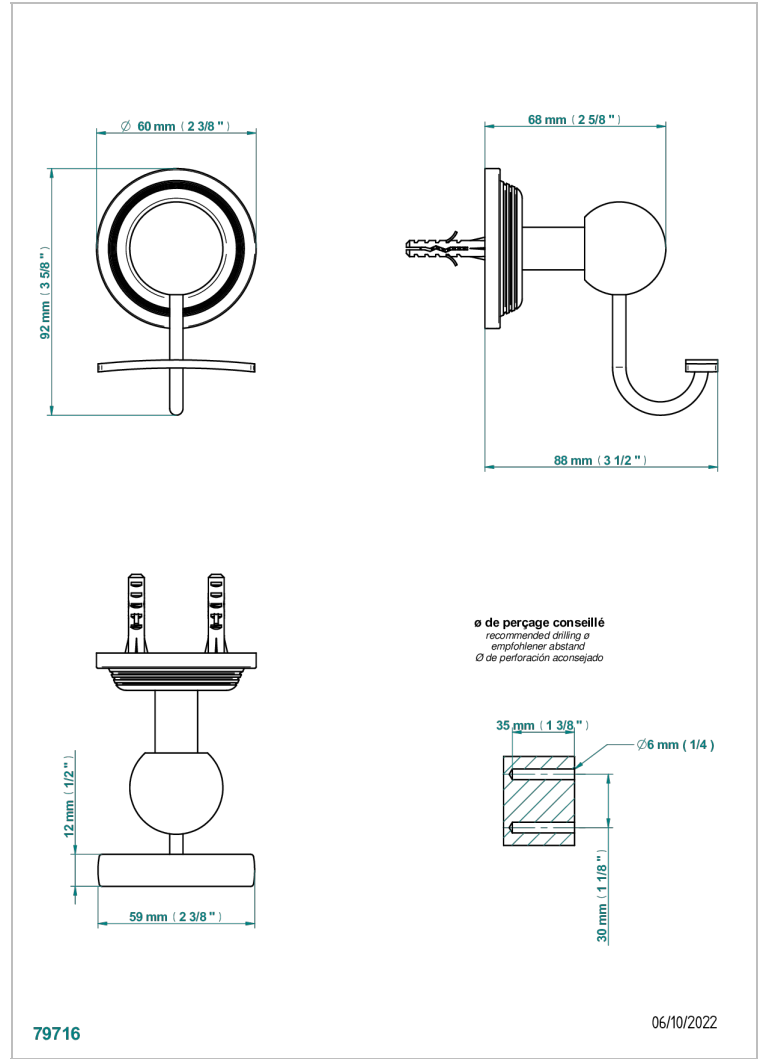

WEST COAST WITH GUILLOCHE DECOR

U9C-510

Bademantelhaken

THG[®]
PARIS

EIGENSCHAFTEN

- West coast with Guilloché decor
- Bademantelhaken

VERFÜGBARE OBERFLÄCHEN

Altnickel - H28
Blassgold - F30
Blassgold matt unlackiert - F31
Bronze hell - D01
Chrom - A02
Chrom matt - C02