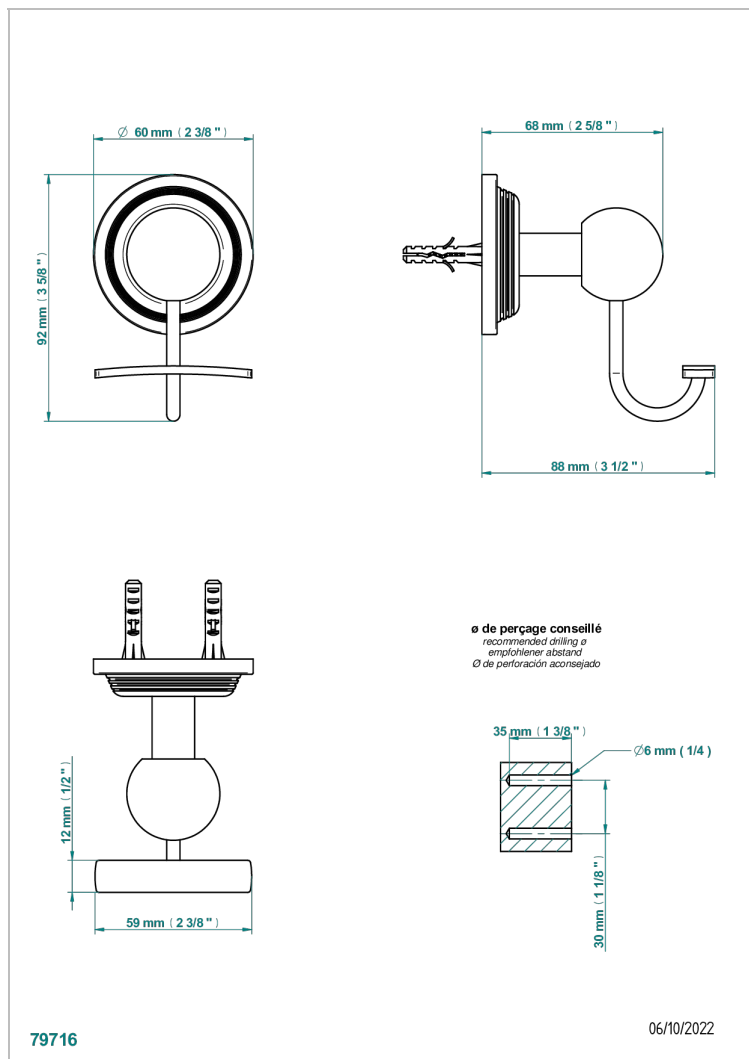

# WEST COAST WITH GUILLOCHE DECOR

U9C-510

Robe hook

THG<sup>®</sup>  
PARIS

## CHARACTERISTIC

- West coast with Guilloché decor
- Robe hook